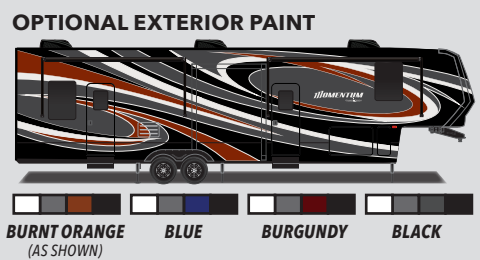

EXTERIOR & CONSTRUCTION	M-CLASS MOMENTUM	INTERIOR	M-CLASS MOMENTUM	AUDIO & VIDEO	M-CLASS MOMENTUM	UTILITIES	M-CLASS MOMENTUM
7,000 lb. Axles w/ Self Adjusting Brakes, Wet Bolts and Bronze Bushings	S S	Roller Shade Window Coverings (Main Living Area and Bedroom)	S S	Satellite TV Prep (All TV Locations)	S S	MyRV Touchscreen Control Panel w/ App Controls (Apple and Android)	S S
16" Aluminum Wheels	S S	Recessed LED Puck Lighting	S S	40-48" Class LED TV in Living Area	S S	Generator Prep (Required w/o Generator Option)	M M
West Lake® E-Rated Tires w/NitroFill™	S S	Interior Blue LED Accent Lighting	S S	Stereo Entertainment System w/Bluetooth and App Based Controls in Living Area	S S	Onan 5.5KW Gasoline Generator	O O
Goodyear® G-Rated Tires - G614 (NA 327M)	O O	Raised Panel Hardwood Cabinet Doors w/ Hidden Hinges	S S	TV Prep in Bedroom	S S	All-In-One Exterior Utility Center	S S
Under Mount 16" Spare Tire	S S	Sofa w/Heat, Massage and LED Lighting Package	S S	No-Crank Digital TV Antenna w/Booster	S S	50 Amp Service	S S
Drop Frame Chassis	--- S	Wall Mounted "No-Pedestal" Table w/ 4 Chairs (Std 395M)	--- S	29-32" Class LED TV in Bedroom	O M	65 Amp Converter	S S
12" Straight Frame Chassis	S ---	Central Vacuum System (NA 327M)	M S	29-32" Class LED TV in Garage (NA 327M, 328M, 349M, 376TH)	S S	12V Battery Disconnect	S S
6-Point Hydraulic Leveling System (Option on 327M)	M M	Super Sofa Upgrade - IPO Theatre Seats & Dinette (395M, 397TH, 399TH)	--- O	TV Prep in Garage (327M, 328M, 349M)	S ---	Interior Control Panel (Garage) (NA 376TH)	S S
Hydraulic Front Landing Gear	S ---	KITCHEN		Stereo Entertainment System in Garage w/ DVD (NA 376TH)	--- S	GARAGE	
Electric Rear Stabilizing Jacks (327M Only) (NA w/ 6 Point Leveling)	O ---	18 Cu.Ft. Refrigerator (8 Cu.Ft. on 327M)	M M	Exterior Entertainment Center w/LED TV & DVD (Mandatory 376TH and 399TH)	O O	Enclosed Fuel Station w/ Dual Fuel Tanks (Single Tank 327M, 328M and 376TH)	S S
Trailair® Rota-Flex™ Pin Box	--- S	Convection Microwave (NA 327M)	O M	HVAC & PLUMBING		Momentum Branded Patio Lounge Chairs (2)	O O
Trailair® Equa-flex® Suspension (NA 327M)	O S	30" Stainless Steel Microwave	S ---	12v High Power Fan (Kitchen)	--- S	Protective Diamond Plate on Garage Sidewalls	S S
Dual Pane Window Upgrade	O O	Solid Surface Countertops & Sink Covers	S S	12v High Power Fan - Master Bath (NA 327M)	O M	2,500LB Rated Flush-Mount Tie-Downs	S S
Back-Up Camera (Camera Prep Standard) (NA 327M)	O O	Stainless Steel Undermount Kitchen Sink	S S	12v High Power Fan - Garage (NA 327M, 376TH or with 3rd AC Option)	O O	Ram-Air Garage Vents Both Sides (NA 376TH)	S S
Slide-Out Awning Toppers (NA 327M)	O O	3-Burner Stainless Steel Range w/ 22" Oven	S S	Washer/Dryer Prep	S S	Tuff-Ply Gas and Oil Resistant Garage Flooring	S S
Slam-Latch Baggage Doors	S S	Kitchen Pantry	S S	12 Gallon Gas/Electric Water Heater	S S	Fast Ramp Rear Ramp Door w/ Full Spring Assist (NA 376TH)	S S
Frameless Tinted Windows	S S	Residential Kitchen Faucet	S S	12V Tank Heaters (Option 327M)	M M	Happi-Jac Electric Bunk System w/ Folding Sofas (NA 376TH)	O O
Aluminum Quad Entry Steps - Main Entry	S S	Flush Mounted Range Cover	S S	Auxiliary 40 Gallon Water Tank (NA 376TH)	O O	Wall Mounted Happi-Jac Light (NA 376TH)	O O
Aluminum Quad Entry Steps - Garage Entry (NA 376TH)	S S	BED & BATH		35k BTU High Output Furnace	S S	Quick Set Ramp Door Patio System w/ Awning (NA 376TH)	O O
Exterior Security Lights	S S	Residential Style Headboard	S S	15k BTU A/C - Middle / Main	S S	Ramp Door Patio Steps w/Handrail (NA 327M or 376TH)	O O
Power Patio Awning w/LED Lighting	S S	Under Bed Storage Area (NA 376TH)	S S	2nd 15k BTU A/C - Bedroom (Option 327M)	M M	Rear Cargo Loading & Backup LED Lights	S S
2nd Power Patio Awning w/ LED Lights (Side Garage) (Option 327M)	M S	Individually Switched Reading Lights Over Bed	S S	3rd 13.5k BTU A/C (Includes Energy Mgmt. System & 3-Zone Thermostat)	O O	In-Floor Garage Storage Box (NA 376TH)	--- S
3rd Power Awning w/ LED Lights (Main Slide - 395M and 397TH)	M M	Bedside 110-Volt Outlets	S S	Heat Pump A/C - Living Area	--- O	Removable Carpet Kit (NA 327M or 376TH)	M M
Front and Back Under Unit Blue LED Light Kit (NA 327M)	M M	60" x 80" Queen Memory Foam Mattress	--- S	WEATHER-TEK INSULATION		Pull Down Garage Screen Wall (NA w/3-Season Garage Wall) (NA 376TH)	O O
Folding Roof Ladder	S S	60" x 80" Queen Pillow Top Bed Mattress	S ---	R-Value Equivalent (R-40 Roof / R-45 Floor / R-11 Sidewalls / R-25 Garage Floor / R-24 Slideroom Floor)	S S	3-Season Garage Wall (NA w/ Pull Down Garage Screen Wall) (NA 376TH)	O O
High-Gloss Gel Coat Exterior Sidewalls	S S	King Bed Upgrade (NA 376TH)	O O	Fully Enclosed & Heated, Underbelly & Storage Area	S S	Swivel Rocker Recliner for Garage Area (NA 327M or 376TH)	O O
Partial Paint Gel Coat Fiberglass Front Cap	--- S	One-Piece Fiberglass Shower w/Glass Door	S S	Enclosed and Heated Low Point Drains	S S	2nd Swivel Rocker Recliner for Garage Area (NA 327M or 376TH)	O O
White Gel Coat Fiberglass Front Cap	S ---	Skylight Above Shower	S S	Engineered Underbelly Airflow Heat Paths	S S	Patio Grass (NA 376TH or 399TH Side Patio)	O O

STANDARD BUILD PACKAGES (Mandatory)

EXTERIOR PACKAGE	GARAGE PACKAGE
INTERIOR PACKAGE	WEATHER-TEK PACKAGE

Because of our commitment to continuous product improvement, Grand Design Recreational Vehicles reserves the right to change components, standards, options, specifications, and materials without notice and at any time. Photos may show optional equipment which may not be included in the standard purchase price of the featured unit. Be sure to review current product details with your local dealer before purchasing. Rev 09.13.16