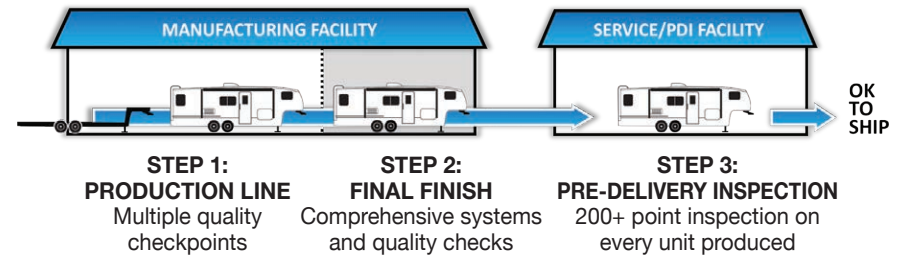

## RAISING THE QUALITY BAR

We put every Grand Design unit through a series of quality inspection gates during the manufacturing process. Once completed, the unit undergoes a comprehensive final finish inspection. From here, most manufacturers ship their units on to the dealer for retail sale. Not Grand Design...Everyone of our units are shipped to a separate PDI (Pre-Delivery Inspection) facility where they are again put through a 200+ point inspection process. It is only after this that we deem a unit ready to ship to our dealers.