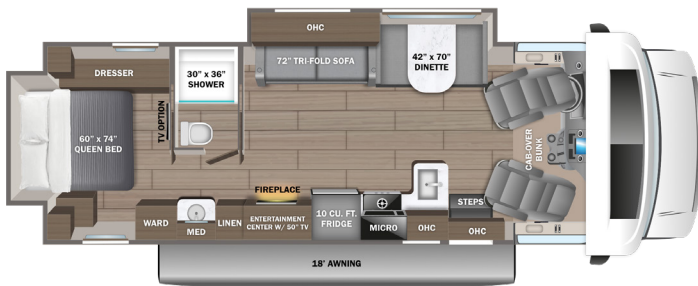

# 2026 GREYHAWK

27U OPTION: A

29MV OPTION: A

30Z OPTION: A

31F OPTION: A

OPTION

A

Theater Sofa