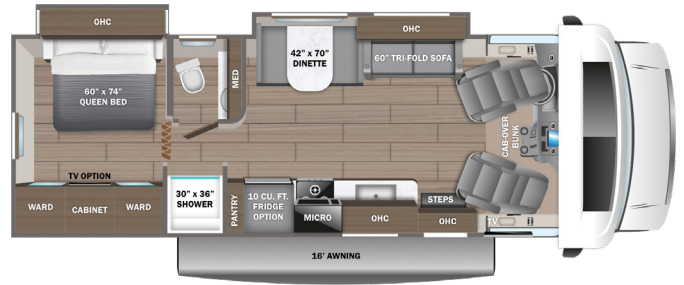

# 2026 GREYHAWK

27U OPTION: A

29MV OPTION: A

30Z OPTION: A

31F OPTION: A

OPTION

A

Theater Sofa