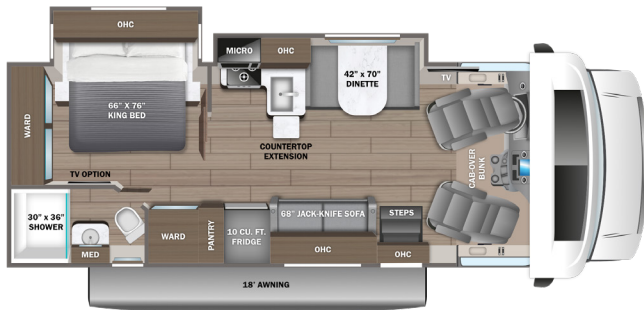

# 2026 GREYHAWK

27U OPTION: A

29MV OPTION: A

30Z OPTION: A

31F OPTION: A

OPTION

A

Theater Sofa