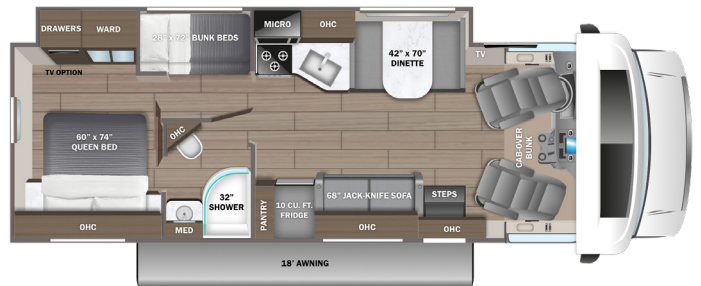

# 2026 GREYHAWK

27U OPTION: A

29MV OPTION: A

30Z OPTION: A

31F OPTION: A

OPTION

A

Theater Sofa

## INTERIOR

Overhead bunk with 750 lb. capacity and safety net  
BMPRO total coach control system with wall-mounted touchscreen and mobile app  
84 in. interior ceiling height with padded vinyl ceiling  
High-intensity, recessed LED ceiling lights  
LED-lit fascia  
Hardwood cabinet doors and drawer fronts  
Soft-close cabinet doors and drawers  
Ball-bearing drawer guides  
Interior command center  
Blackout night roller shades  
30,000 BTU auto-ignition furnace  
Electric fireplace (30Z)  
Suburban tankless water heater  
Jayco-exclusive, easy-operation legless dinette table  
2-point lap safety belts in all designated seating locations  
Car seat tethers (select floorplans)  
JBL® audio system  
10.6 cu. ft. 12V refrigerator  
All-in-one cooktop and oven  
Residential-size microwave  
Recessed stainless steel kitchen sink with cutting board and grate sink cover  
LED-lit pressed countertops  
Flip-up countertop extension (select models)  
Decorative kitchen backsplash  
Pop-up charging station with 120V outlet and USB plugs  
Shower with decorative surround, glass door, skylight and light  
Aqua View® SHOWERMISER™ water management system  
Stainless steel bathroom sink  
Toilet with foot flush  
Powered roof vent in bathroom with wall switch  
Walk-around queen-size bed with bedspread and nightstands (king size in 27U)  
USB port and wireless charging in nightstands  
Under-bed storage (select models)  
Large wardrobes  
Bunks with industry-exclusive 300 lb. capacity each (31F)  
Smoke alarm  
Carbon monoxide detector  
Fire extinguisher

## OPTIONS

Power theater seating  
LED HD Smart TV in bedroom  
Dual 13,500 BTU A/C units with power management system (no heat pump)  
Aluminum rims  
Folding windshield sun shade  
Blackout package - includes black bumper, grille, mirrors and wheels (available with any exterior)