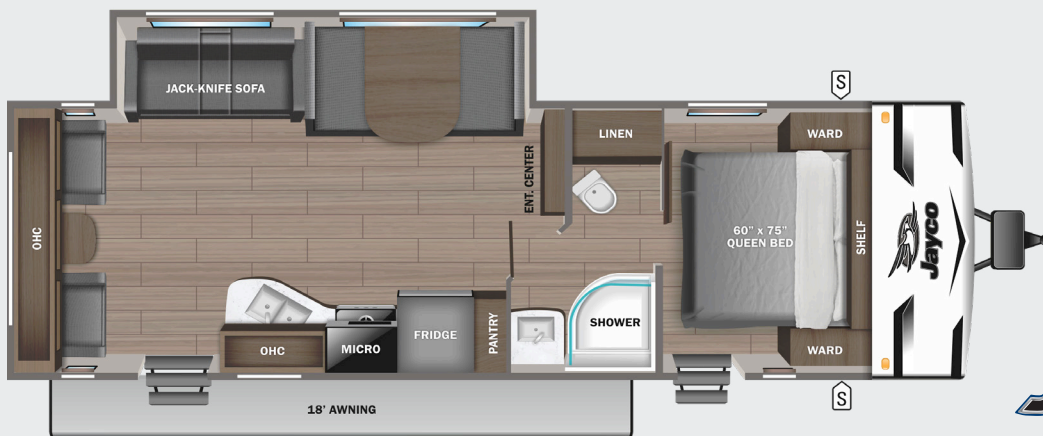

NEW TO THE SLX FAMILY...

**8' WIDE
MODELS**

261BH/261BHW

262RLS/262RLSW

FEATURES

- 81" Interior ceiling height
- Plywood floor construction
- 8 cu. ft. 12V refrigerator
- Privacy windows
- Jack-knife sofa with pull-down armrest with cup holders
- Seamless kitchen countertops
- Shower surround
- Black tank flush
- Front pass through storage
- Overlander 1 Solar prep