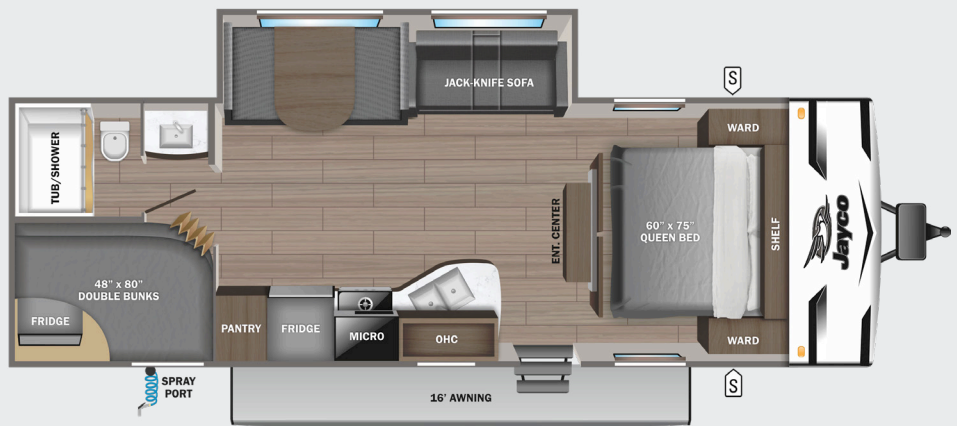

NEW TO THE SLX FAMILY...

**8' WIDE
MODELS**

261BH/261BHW

262RLS/262RLSW

FEATURES

- 81" Interior ceiling height
- Plywood floor construction
- 8 cu. ft. 12V refrigerator
- Privacy windows
- Jack-knife sofa with pull-down armrest with cup holders
- Seamless kitchen countertops
- Shower surround
- Black tank flush
- Front pass through storage
- Overlander 1 Solar prep