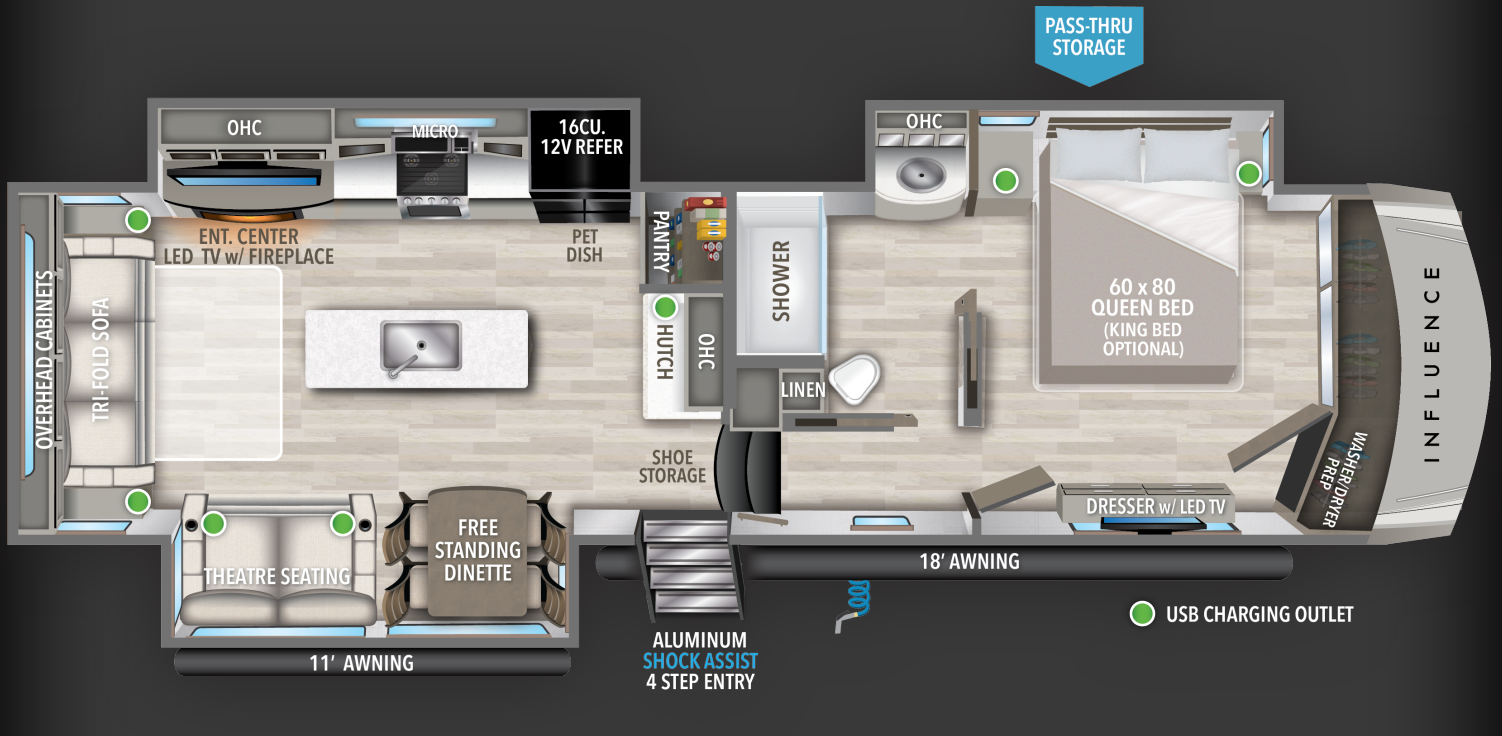

3803GK

INFLUENCE™

FEATURES

- ★ Oversized Bedroom w/ Massive Bed Slide
- ★ Entertainment Center with Fireplace
- ★ Massive Countertop Space in Kitchen
- ★ Double Entry into Bathroom
- ★ Sunken Shower for Added Headroom
- ▶ MORryde CRE3000 Suspension
- ▶ Oversized 17.5" Wheels with Cooper H-Rated Tires
- ▶ Stealth A/C w/ Race Track Ducting
- ▶ 16 Cu Ft 12V Refer
- ▶ Electric Auto Leveling
- ▶ No Carpet in Slides or Upper Deck
- ▶ Linoleum in Slide Floors
- ▶ Huge Kitchen Pantry Storage
- ▶ Evenflow Ductless Heating Vent System
- ▶ 6'6" Tall Interior Bedroom Height
- ▶ Unit Rated from Zero to 100 Degrees
- ▶ Roller Shade Window Coverings
- ▶ Rear Hitch w/ 5-pin Plug
- ▶ MORryde Entry Steps
- ▶ Pet Friendly

SPECIFICATIONS

UVW (lbs.)	13,868	Awning Size	18' & 11'
Hitch Weight (lbs.)	2,670	Fresh Water (Gal.)	81
Exterior Length	38' 3"	Gray Water (Gal.)	106
Tire Size	17.5" H-Rated	Waste Water (Gal.)	53

GRAND DESIGN
RECREATIONAL VEHICLES