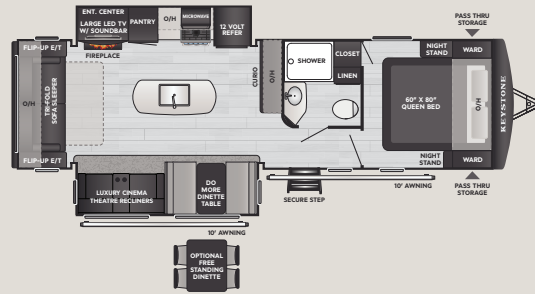

229BH | WEIGHT 5647 | LENGTH 27' 0"

2450RK | WEIGHT 6065 | LENGTH 28' 8"

253RD | WEIGHT 6005 | LENGTH 29' 10"

2605RB | WEIGHT 6956 | LENGTH 30' 6"

2870RL | WEIGHT 7399 | LENGTH 32' 7"

2900BH | WEIGHT 6956 | LENGTH 33' 3"

340IQD | WEIGHT 8289 | LENGTH 38' 11"

STANDARD FEATURES & OPTIONS

INTERIOR

- ◆ NEW Bespoke Herringbone Headboard with Matching Premium Washable Bunk Mats
- ◆ NEW Solarium Skylight Above Every Shower & Tub
- ◆ NEW Adult Rated Bunks up to 500 lbs.
- ◆ NEW Combo Microwave and Air Fryer/ Convection Oven
- ◆ NEW Upper Cabinetry Hardware
- ◆ Cedar Frost Interior Decor
- ◆ Interior Line Lights w/ Dimmer
- ◆ Upgraded Hardwood Window Trim and Sills
- ◆ Stainless Steel Farm Sink
- ◆ Waterfall Kitchen Faucet w/ Pull-Out Sprayer
- ◆ Rainfall Shower Head
- ◆ Porcelain Foot-Flush Toilet
- ◆ Residential 60" x 80" Queen Bed
- ◆ Premium Pull Down Roller Shades
- ◆ 68" Tri-Fold Sofa (Select Models)
- ◆ Residential-Style Bathroom Countertops
- ◆ Fireplace (Select Models)
- ◆ LED Lighting Throughout
- ◆ Seamless Kitchen Countertops
- ◆ 10 cu. ft. French Door 12V Refrigerator
- ◆ 12V Smart TV, FM, AUX Input, Bluetooth w/ Built in Sound Bar
- ◆ 3-Burner High Output Range W/ Glass-Top and Oven

OPTIONS

- ◆ 15K BTU A/C
- ◆ 2nd 13.5K BTU A/C (SELECT MODELS)
- ◆ SolarFlex™ Discover
- ◆ Dragonfly® Energy Lithium-Ion Heated Batteries
- ◆ Theater Seating IPO Tri-Fold Sofa (SELECT MODELS)
- ◆ Freestanding Table & Chair IPO Booth Dinette (SELECT MODELS)