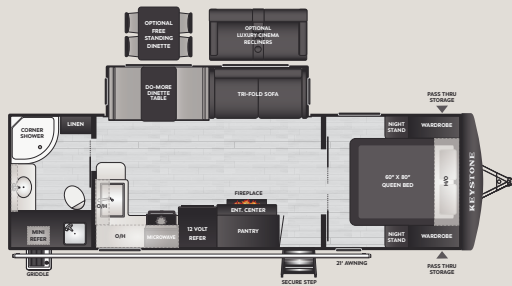

229BH | WEIGHT 5647 | LENGTH 27' 0"

2450RK | WEIGHT 6065 | LENGTH 28' 8"

253RD | WEIGHT 6005 | LENGTH 29' 10"

2605RB | WEIGHT 6956 | LENGTH 30' 6"

2870RL | WEIGHT 7399 | LENGTH 32' 7"

2900BH | WEIGHT 6956 | LENGTH 33' 3"

340IQD | WEIGHT 8289 | LENGTH 38' 11"

STANDARD FEATURES & OPTIONS

INTERIOR

- ◆ NEW Bespoke Herringbone Headboard with Matching Premium Washable Bunk Mats
- ◆ NEW Solarium Skylight Above Every Shower & Tub
- ◆ NEW Adult Rated Bunks up to 500 lbs.
- ◆ NEW Combo Microwave and Air Fryer/ Convection Oven
- ◆ NEW Upper Cabinetry Hardware
- ◆ Cedar Frost Interior Decor
- ◆ Interior Line Lights w/ Dimmer
- ◆ Upgraded Hardwood Window Trim and Sills
- ◆ Stainless Steel Farm Sink
- ◆ Waterfall Kitchen Faucet w/ Pull-Out Sprayer
- ◆ Rainfall Shower Head
- ◆ Porcelain Foot-Flush Toilet
- ◆ Residential 60" x 80" Queen Bed
- ◆ Premium Pull Down Roller Shades
- ◆ 68" Tri-Fold Sofa (Select Models)
- ◆ Residential-Style Bathroom Countertops
- ◆ Fireplace (Select Models)
- ◆ LED Lighting Throughout
- ◆ Seamless Kitchen Countertops
- ◆ 10 cu. ft. French Door 12V Refrigerator
- ◆ 12V Smart TV, FM, AUX Input, Bluetooth w/ Built in Sound Bar
- ◆ 3-Burner High Output Range W/ Glass-Top and Oven

OPTIONS

- ◆ 15K BTU A/C
- ◆ 2nd 13.5K BTU A/C (SELECT MODELS)
- ◆ SolarFlex™ Discover
- ◆ Dragonfly® Energy Lithium-Ion Heated Batteries
- ◆ Theater Seating IPO Tri-Fold Sofa (SELECT MODELS)
- ◆ Freestanding Table & Chair IPO Booth Dinette (SELECT MODELS)