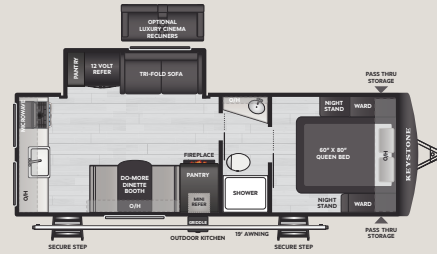

229BH | WEIGHT 5647 | LENGTH 27' 0"

2450RK | WEIGHT 6065 | LENGTH 28' 8"

253RD | WEIGHT 6005 | LENGTH 29' 10"

2605RB | WEIGHT 6956 | LENGTH 30' 6"

2870RL | WEIGHT 7399 | LENGTH 32' 7"

2900BH | WEIGHT 6956 | LENGTH 33' 3"

340IQD | WEIGHT 8289 | LENGTH 38' 11"

STANDARD FEATURES & OPTIONS

INTERIOR

- ◆ NEW Bespoke Herringbone Headboard with Matching Premium Washable Bunk Mats
- ◆ NEW Solarium Skylight Above Every Shower & Tub
- ◆ NEW Adult Rated Bunks up to 500 lbs.
- ◆ NEW Combo Microwave and Air Fryer/ Convection Oven
- ◆ NEW Upper Cabinetry Hardware
- ◆ Cedar Frost Interior Decor
- ◆ Interior Line Lights w/ Dimmer
- ◆ Upgraded Hardwood Window Trim and Sills
- ◆ Stainless Steel Farm Sink
- ◆ Waterfall Kitchen Faucet w/ Pull-Out Sprayer
- ◆ Rainfall Shower Head
- ◆ Porcelain Foot-Flush Toilet
- ◆ Residential 60" x 80" Queen Bed
- ◆ Premium Pull Down Roller Shades
- ◆ 68" Tri-Fold Sofa (Select Models)
- ◆ Residential-Style Bathroom Countertops
- ◆ Fireplace (Select Models)
- ◆ LED Lighting Throughout
- ◆ Seamless Kitchen Countertops
- ◆ 10 cu. ft. French Door 12V Refrigerator
- ◆ 12V Smart TV, FM, AUX Input, Bluetooth w/ Built in Sound Bar
- ◆ 3-Burner High Output Range W/ Glass-Top and Oven

OPTIONS

- ◆ 15K BTU A/C
- ◆ 2nd 13.5K BTU A/C (SELECT MODELS)
- ◆ SolarFlex™ Discover
- ◆ Dragonfly® Energy Lithium-Ion Heated Batteries
- ◆ Theater Seating IPO Tri-Fold Sofa (SELECT MODELS)
- ◆ Freestanding Table & Chair IPO Booth Dinette (SELECT MODELS)