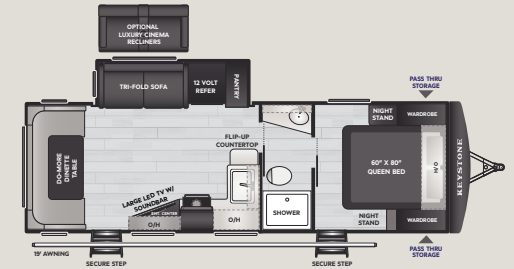

229BH | WEIGHT 5647 | LENGTH 27' 0"

2450RK | WEIGHT 6065 | LENGTH 28' 8"

253RD | WEIGHT 6005 | LENGTH 29' 10"

2605RB | WEIGHT 6956 | LENGTH 30' 6"

2870RL | WEIGHT 7399 | LENGTH 32' 7"

2900BH | WEIGHT 6956 | LENGTH 33' 3"

340IQD | WEIGHT 8289 | LENGTH 38' 11"

STANDARD FEATURES & OPTIONS

INTERIOR

- ◆ NEW Bespoke Herringbone Headboard with Matching Premium Washable Bunk Mats
- ◆ NEW Solarium Skylight Above Every Shower & Tub
- ◆ NEW Adult Rated Bunks up to 500 lbs.
- ◆ NEW Combo Microwave and Air Fryer/ Convection Oven
- ◆ NEW Upper Cabinetry Hardware
- ◆ Cedar Frost Interior Decor
- ◆ Interior Line Lights w/ Dimmer
- ◆ Upgraded Hardwood Window Trim and Sills
- ◆ Stainless Steel Farm Sink
- ◆ Waterfall Kitchen Faucet w/ Pull-Out Sprayer
- ◆ Rainfall Shower Head
- ◆ Porcelain Foot-Flush Toilet
- ◆ Residential 60" x 80" Queen Bed
- ◆ Premium Pull Down Roller Shades
- ◆ 68" Tri-Fold Sofa (Select Models)
- ◆ Residential-Style Bathroom Countertops
- ◆ Fireplace (Select Models)
- ◆ LED Lighting Throughout
- ◆ Seamless Kitchen Countertops
- ◆ 10 cu. ft. French Door 12V Refrigerator
- ◆ 12V Smart TV, FM, AUX Input, Bluetooth w/ Built in Sound Bar
- ◆ 3-Burner High Output Range W/ Glass-Top and Oven

OPTIONS

- ◆ 15K BTU A/C
- ◆ 2nd 13.5K BTU A/C (SELECT MODELS)
- ◆ SolarFlex™ Discover
- ◆ Dragonfly® Energy Lithium-Ion Heated Batteries
- ◆ Theater Seating IPO Tri-Fold Sofa (SELECT MODELS)
- ◆ Freestanding Table & Chair IPO Booth Dinette (SELECT MODELS)