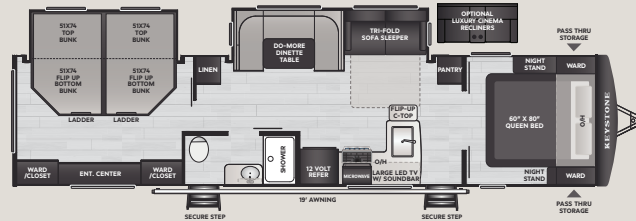

229BH | WEIGHT 5647 | LENGTH 27' 0"

2450RK | WEIGHT 6065 | LENGTH 28' 8"

253RD | WEIGHT 6005 | LENGTH 29' 10"

2605RB | WEIGHT 6956 | LENGTH 30' 6"

2870RL | WEIGHT 7399 | LENGTH 32' 7"

2900BH | WEIGHT 6956 | LENGTH 33' 3"

340IQD | WEIGHT 8289 | LENGTH 38' 11"

STANDARD FEATURES & OPTIONS

INTERIOR

- ◆ NEW Bespoke Herringbone Headboard with Matching Premium Washable Bunk Mats
- ◆ NEW Solarium Skylight Above Every Shower & Tub
- ◆ NEW Adult Rated Bunks up to 500 lbs.
- ◆ NEW Combo Microwave and Air Fryer/ Convection Oven
- ◆ NEW Upper Cabinetry Hardware
- ◆ Cedar Frost Interior Decor
- ◆ Interior Line Lights w/ Dimmer
- ◆ Upgraded Hardwood Window Trim and Sills
- ◆ Stainless Steel Farm Sink
- ◆ Waterfall Kitchen Faucet w/ Pull-Out Sprayer
- ◆ Rainfall Shower Head
- ◆ Porcelain Foot-Flush Toilet
- ◆ Residential 60" x 80" Queen Bed
- ◆ Premium Pull Down Roller Shades
- ◆ 68" Tri-Fold Sofa (Select Models)
- ◆ Residential-Style Bathroom Countertops
- ◆ Fireplace (Select Models)
- ◆ LED Lighting Throughout
- ◆ Seamless Kitchen Countertops
- ◆ 10 cu. ft. French Door 12V Refrigerator
- ◆ 12V Smart TV, FM, AUX Input, Bluetooth w/ Built in Sound Bar
- ◆ 3-Burner High Output Range W/ Glass-Top and Oven

OPTIONS

- ◆ 15K BTU A/C
- ◆ 2nd 13.5K BTU A/C (SELECT MODELS)
- ◆ SolarFlex™ Discover
- ◆ Dragonfly® Energy Lithium-Ion Heated Batteries
- ◆ Theater Seating IPO Tri-Fold Sofa (SELECT MODELS)
- ◆ Freestanding Table & Chair IPO Booth Dinette (SELECT MODELS)