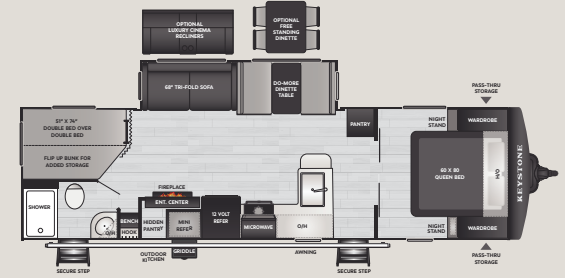

229BH | WEIGHT 5647 | LENGTH 27' 0"

2450RK | WEIGHT 6065 | LENGTH 28' 8"

253RD | WEIGHT 6005 | LENGTH 29' 10"

2605RB | WEIGHT 6956 | LENGTH 30' 6"

2870RL | WEIGHT 7399 | LENGTH 32' 7"

2900BH | WEIGHT 6956 | LENGTH 33' 3"

340IQD | WEIGHT 8289 | LENGTH 38' 11"

STANDARD FEATURES & OPTIONS

INTERIOR

- ◆ NEW Bespoke Herringbone Headboard with Matching Premium Washable Bunk Mats
- ◆ NEW Solarium Skylight Above Every Shower & Tub
- ◆ NEW Adult Rated Bunks up to 500 lbs.
- ◆ NEW Combo Microwave and Air Fryer/ Convection Oven
- ◆ NEW Upper Cabinetry Hardware
- ◆ Cedar Frost Interior Decor
- ◆ Interior Line Lights w/ Dimmer
- ◆ Upgraded Hardwood Window Trim and Sills
- ◆ Stainless Steel Farm Sink
- ◆ Waterfall Kitchen Faucet w/ Pull-Out Sprayer
- ◆ Rainfall Shower Head
- ◆ Porcelain Foot-Flush Toilet
- ◆ Residential 60" x 80" Queen Bed
- ◆ Premium Pull Down Roller Shades
- ◆ 68" Tri-Fold Sofa (Select Models)
- ◆ Residential-Style Bathroom Countertops
- ◆ Fireplace (Select Models)
- ◆ LED Lighting Throughout
- ◆ Seamless Kitchen Countertops
- ◆ 10 cu. ft. French Door 12V Refrigerator
- ◆ 12V Smart TV, FM, AUX Input, Bluetooth w/ Built in Sound Bar
- ◆ 3-Burner High Output Range W/ Glass-Top and Oven

OPTIONS

- ◆ 15K BTU A/C
- ◆ 2nd 13.5K BTU A/C (SELECT MODELS)
- ◆ SolarFlex™ Discover
- ◆ Dragonfly® Energy Lithium-Ion Heated Batteries
- ◆ Theater Seating IPO Tri-Fold Sofa (SELECT MODELS)
- ◆ Freestanding Table & Chair IPO Booth Dinette (SELECT MODELS)