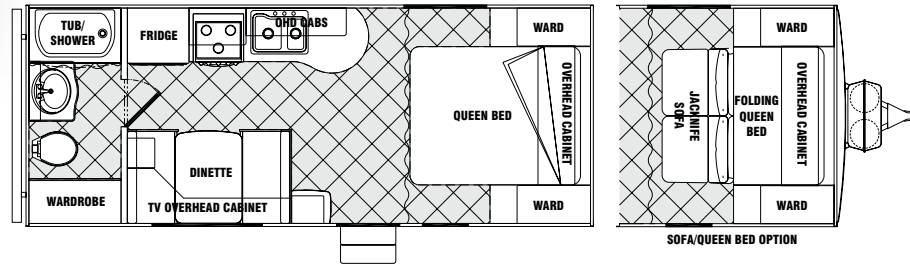

### SPECIFICATIONS

Overall Length	23' 11"
Overall Height	10' 8"
Overall Width	8'
Hitch Weight	520 lbs
Total Dry Weight	4,500 lbs
GVWR	7,000 lbs
Payload	2,500 lbs
Fresh Water Capacity	50 gallons
Gray Tank Capacity	30 gallons
Black Tank Capacity	30 gallons
Sleeping Capacity	4 people
Sleeping Areas	2