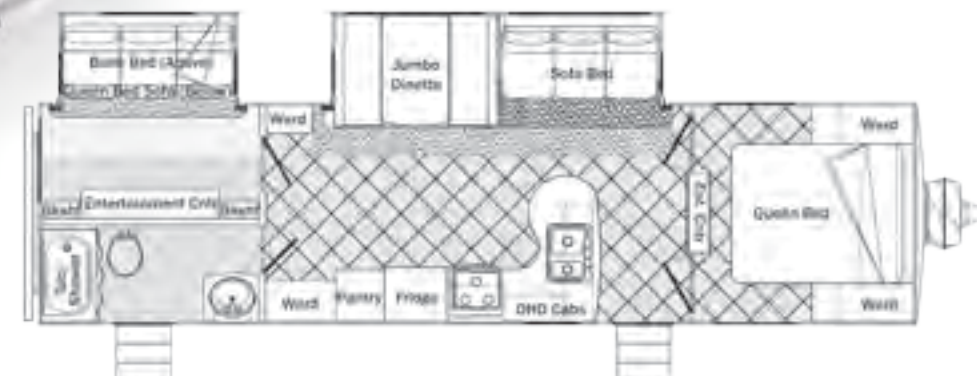

329 BHDS

Slideout bunk room, superslideout & exterior accessible bathroom