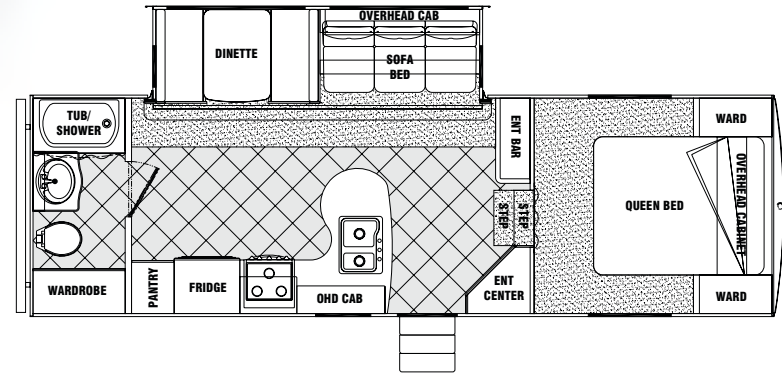

## SPECIFICATIONS

Overall Length	28' 0"
Overall Height	11' 11"
Overall Width	8'
Hitch Weight	1,180 lbs
Total Dry Weight	6,740 lbs
GVWR	10,000 lbs
Payload	3,260 lbs
Fresh Water Capacity	50 gallons
Gray Tank Capacity	45 gallons
Black Tank Capacity	30 gallons
Sleeping Capacity	6 people
Sleeping Areas	3