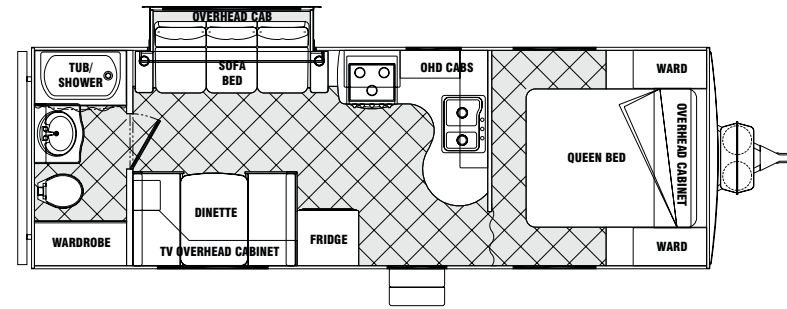

SPECIFICATIONS

Overall Length	27' 11"
Overall Height	10' 8"
Overall Width	8'
Hitch Weight	660 lbs
Total Dry Weight	5,380 lbs
GVWR	7,400 lbs
Payload	2,020 lbs
Fresh Water Capacity	50 gallons
Gray Tank Capacity	45 gallons
Black Tank Capacity	30 gallons
Sleeping Capacity	6 people
Sleeping Areas	3