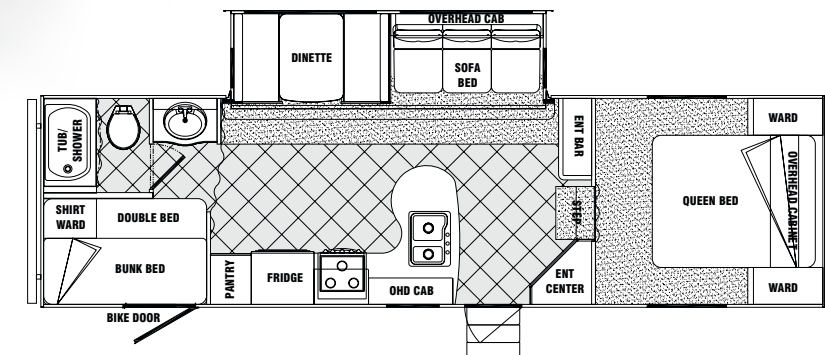

### SPECIFICATIONS

Overall Length	30' 9"
Overall Height	11' 11"
Overall Width	8'
Hitch Weight	1,220 lbs
Total Dry Weight	7,100 lbs
GVWR	10,000 lbs
Payload	2,900 lbs
Fresh Water Capacity	50 gallons
Gray Tank Capacity	60 gallons
Black Tank Capacity	30 gallons
Sleeping Capacity	9 people
Sleeping Areas	5