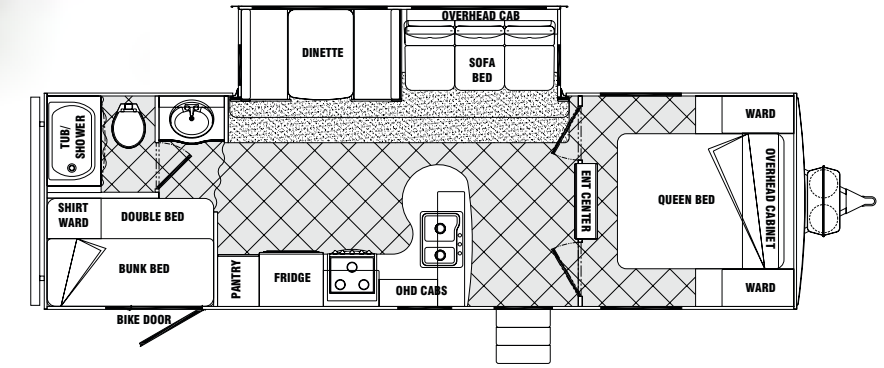

SPECIFICATIONS

Overall Length	31' 3"
Overall Height	11' 2"
Overall Width	8'
Hitch Weight	900 lbs
Total Dry Weight	6,780 lbs
GVWR	10,000 lbs
Payload	3,220 lbs
Fresh Water Capacity	50 gallons
Gray Tank Capacity	60 gallons
Black Tank Capacity	30 gallons
Sleeping Capacity	9 people
Sleeping Areas	5