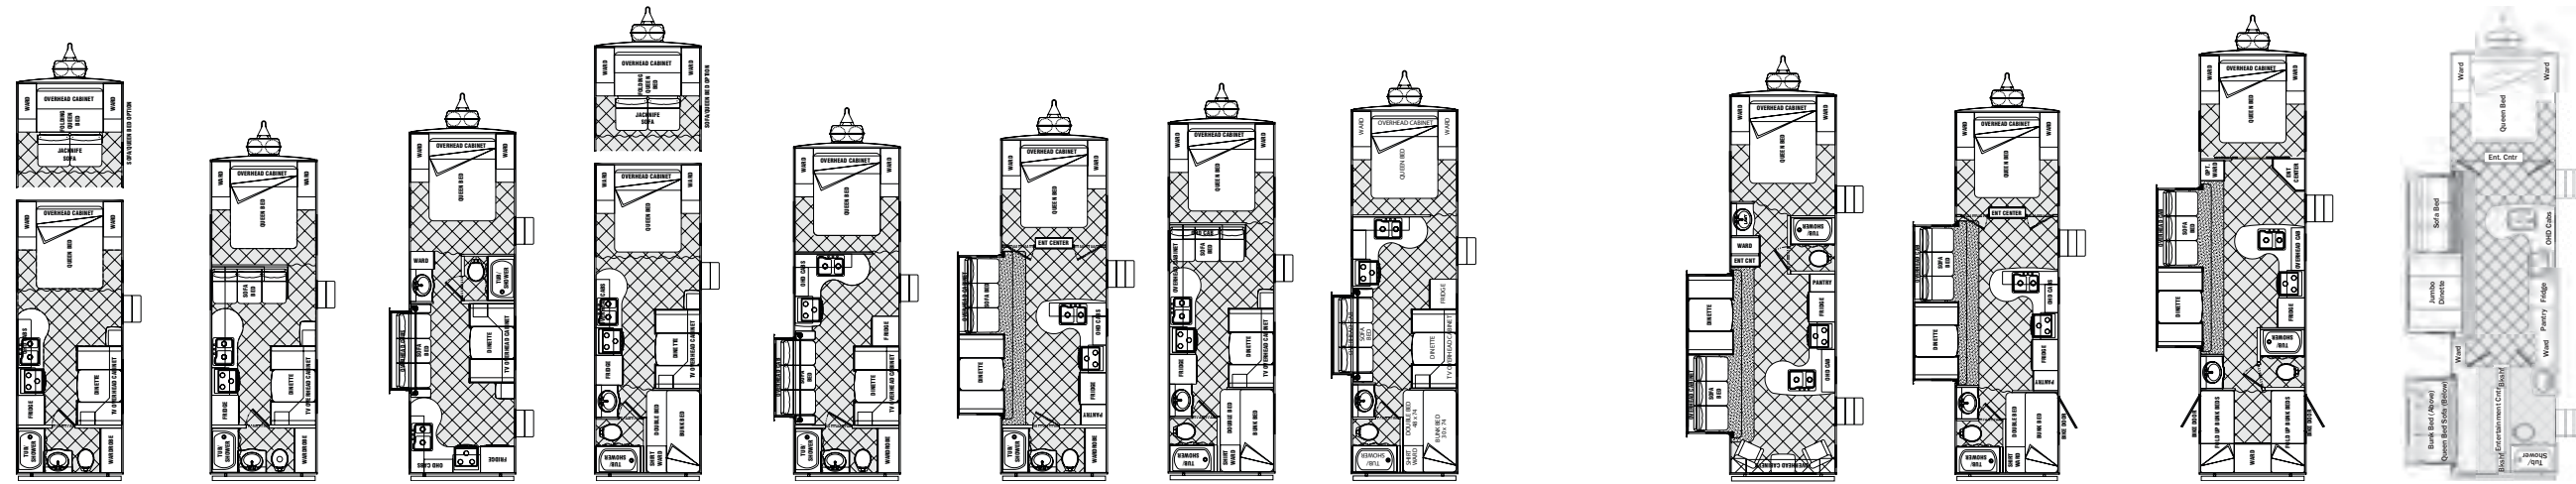

TANGO

Technical Specifications/ Options

Technical Specifications	224RB	246RB	256RKS	257BH	276RBS	286RBSS	289BH	299BHS	306RLSS	309BHSS	311BHSS	329BHDS	Fifth Wheels			
	2560RBSS	2660RKS	2760RLSS	2790BHSS												
Total Overall Length ▶	23' 11"	26' 11"	29' 0"	26' 8"	27' 11"	28' 6"	29' 8"	30' 8"	31' 10"	31' 3"	34' 10"	34' 10"	28' 0"	28' 2"	31' 4"	30' 9"
Total Overall Width ▶	8'	8'	8'	8'	8'	8'	8'	8'	8'	8'	8'	8'	8'	8'	8'	8'
Total Overall Height ▶	10' 8"	10' 8"	10' 8"	10' 8"	10' 8"	11' 2"	10' 8"	10' 8"	11' 2"	11' 2"	11' 2"	11' 2"	11' 11"	11' 10"	11' 11"	11' 11"
Hitch Weight (lbs) ▶	520	640	520	580	660	740	680	720	880	900	1,020	900	1,180	1,000	1,280	1,220
Total Dry Weight (lbs) ▶	4,500	4,960	5,500	4,840	5,380	3,480	5,340	5,760	6,740	6,780	7,100	8,080	6,740	6,280	7,300	7,100
GVWR (lbs) ▶	7,000	7,000	7,400	7,000	7,400	10,000	7,000	7,400	10,000	10,000	10,000	10,000	10,000	10,000	10,000	10,000
Payload Capacity (lbs) ▶	2,500	2,040	1,900	2,160	2,020	3,480	1,660	1,640	3,260	3,220	2,900	1,920	3,260	3,720	2,700	2,990
Fresh Water Capacity (gal) ▶	50	50	50	50	50	50	50	50	50	50	50	50	50	50	50	50
Gray Tank Capacity (gal) ▶	30	30	45	30	45	45	30	45	45	60	45	45	45	45	45	45
Black Tank Capacity (gal) ▶	30	30	30	30	30	30	30	30	30	30	30	30	30	30	30	30
Sleeping Beds ▶	2	3	3	4	3	3	5	5	3	5	7	5	3	3	3	5
Sleeping Capacity ▶	4	6	6	7	6	6	9	9	6	9	10	9	6	6	6	9

CHASSIS & SUSPENSION

- Cambered powder coated I-beam chassis
- Welded heavy duty stabilizer jacks TT(4), FW(2)
- Front power jacks
- Sporty rust proof 15" aluminum wheels (5)
- Goodyear® radial tires and full size spare (5)
- Dexter™ electric drum brakes (4)
- EZ-Lube™ axles (2)

BODY

- Fiberglass laminated fully welded aluminum frame walls with solid block foam insulation
- R11 insulated crowned rubber roof
- Full walk-on roof with rear aluminum ladder
- R11 insulated floor
- High impact resistant Centrex™ front cap
- Dark tinted safety glass clamp-ring windows with automotive bulb seals

INTERIOR

- Stylish designer coordinated decors & satin nickel finish hardware
- Particle board free construction
- Extended kitchen counterspace with sturdy plywood and solid surface edging
- Tango signature pull out trash can utility drawer
- Raised panel hardwood cabinet doors with rich country maple finish
- Full extension steel ball bearing drawer guides

HEATING & AIR CONDITIONING

- Cabinetry built with solid lumbercore face-frames and pocket screwed joints
- Marine style dual twist locking table legs
- Metal residential style pullout kitchen faucet
- One-piece tub surround
- Fully ducted 30,000 BTU Suburban™ furnace
- Fully ducted 13,500 BTU Dometic™ AC
- Bedroom vent 12v pre-wired for fan

ELECTRICAL SYSTEMS & LIGHTS

- 30 Amp 120v AC distribution panel
- 55 Amp 12v DC converter
- 12V lighting throughout
- 120V outlets with GFCI
- Satellite grade wiring
- Solar panel pre-wired

DECORS

- Onyx, Quatro Copper, Spice, Wasabi

APPLIANCES