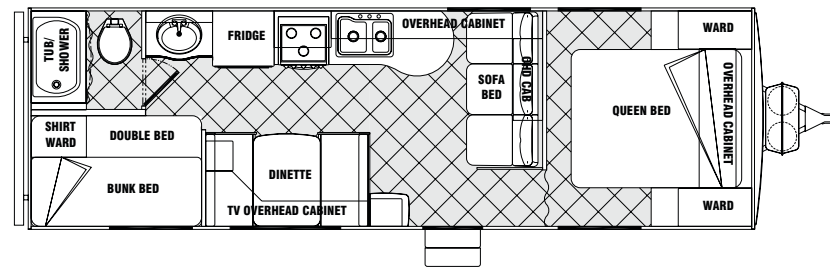

The popular 289BH extends the 257BH by three feet allowing a permanent sofa and five sleeping beds accommodating sleeping arrangements for up to nine people. The master bedroom with sliding solid privacy door is conveniently placed at the opposite end of the trailer from the rear sleeping area that features a large double bed and twin bunkbed. After enjoying a fun filled day at the beach or lake, the outdoor hot/cold shower and full coverage linoleum makes clean up quick and easy.

Other family bunkhouse considerations include the 299BHS (p.16) with a extended kitchen countertop and sofa slideout, the lightweight 4,840 pound 257BH (p.12), and the spacious 309BHSS (p.18) with a super slideout living room and fully enclosed master bedroom.