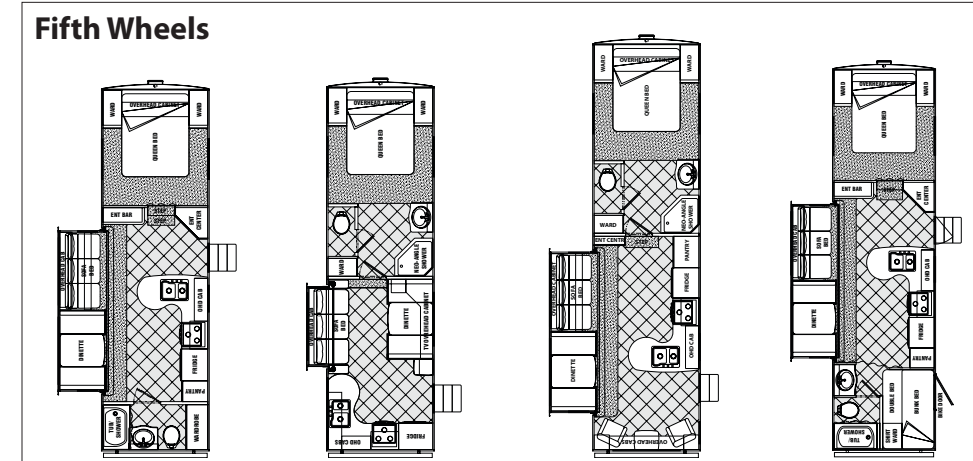

TANGO

Technical Specifications/ Options

Technical Specifications	224RB	246RB	256RKS	257BH	276RBS	286RBSS	289BH	299BHS	306RLSS	309BHSS	311BHSS	329BHDS	Fifth Wheels			
	2560RBSS	2660RKS	2760RLSS	2790BHSS												
Total Overall Length ▶	23' 11"	26' 11"	29' 0"	26' 8"	27' 11"	28' 6"	29' 8"	30' 8"	31' 10"	31' 3"	34' 10"	34' 10"	28' 0"	28' 2"	31' 4"	30' 9"
Total Overall Width ▶	8'	8'	8'	8'	8'	8'	8'	8'	8'	8'	8'	8'	8'	8'	8'	8'
Total Overall Height ▶	10' 8"	10' 8"	10' 8"	10' 8"	10' 8"	11' 2"	10' 8"	10' 8"	11' 2"	11' 2"	11' 2"	11' 2"	11' 11"	11' 10"	11' 11"	11' 11"
Hitch Weight (lbs) ▶	520	640	520	580	660	740	680	720	880	900	1,020	900	1,180	1,000	1,280	1,220
Total Dry Weight (lbs) ▶	4,500	4,960	5,500	4,840	5,380	3,480	5,340	5,760	6,740	6,780	7,100	8,080	6,740	6,280	7,300	7,100
GVWR (lbs) ▶	7,000	7,000	7,400	7,000	7,400	10,000	7,000	7,400	10,000	10,000	10,000	10,000	10,000	10,000	10,000	10,000
Payload Capacity (lbs) ▶	2,500	2,040	1,900	2,160	2,020	3,480	1,660	1,640	3,260	3,220	2,900	1,920	3,260	3,720	2,700	2,990
Fresh Water Capacity (gal) ▶	50	50	50	50	50	50	50	50	50	50	50	50	50	50	50	50
Gray Tank Capacity (gal) ▶	30	30	45	30	45	45	30	45	45	60	45	45	45	45	45	45
Black Tank Capacity (gal) ▶	30	30	30	30	30	30	30	30	30	30	30	30	30	30	30	30
Sleeping Beds ▶	2	3	3	4	3	3	5	5	3	5	7	5	3	3	3	5
Sleeping Capacity ▶	4	6	6	7	6	6	9	9	6	9	10	9	6	6	6	9

CHASSIS & SUSPENSION

- Cambered powder coated I-beam chassis
- Welded heavy duty stabilizer jacks TT(4), FW(2)
- Front power jacks
- Sporty rust proof 15" aluminum wheels (5)
- Goodyear® radial tires and full size spare (5)
- Dexter™ electric drum brakes (4)
- EZ-Lube™ axles (2)

BODY

- Fiberglass laminated fully welded aluminum frame walls with solid block foam insulation
- R11 insulated crowned rubber roof
- Full walk-on roof with rear aluminum ladder
- R11 insulated floor
- High impact resistant Centrex™ front cap
- Dark tinted safety glass clamp-ring windows with automotive bulb seals

INTERIOR

- Stylish designer coordinated decors & satin nickel finish hardware
- Particle board free construction
- Extended kitchen counterspace with sturdy plywood and solid surface edging
- Tango signature pull out trash can utility drawer
- Raised panel hardwood cabinet doors with rich country maple finish
- Full extension steel ball bearing drawer guides

HEATING & AIR CONDITIONING

- Cabinetry built with solid lumbercore face-frames and pocket screwed joints
- Marine style dual twist locking table legs
- Metal residential style pullout kitchen faucet
- One-piece tub surround
- Fully ducted 30,000 BTU Suburban™ furnace
- Fully ducted 13,500 BTU Dometic™ AC
- Bedroom vent 12v pre-wired for fan

ELECTRICAL SYSTEMS & LIGHTS

- 30 Amp 120v AC distribution panel
- 55 Amp 12v DC converter
- 12V lighting throughout
- 120V outlets with GFCI
- Satellite grade wiring
- Solar panel pre-wired

DECORS

- Onyx, Quatro Copper, Spice, Wasabi

APPLIANCES