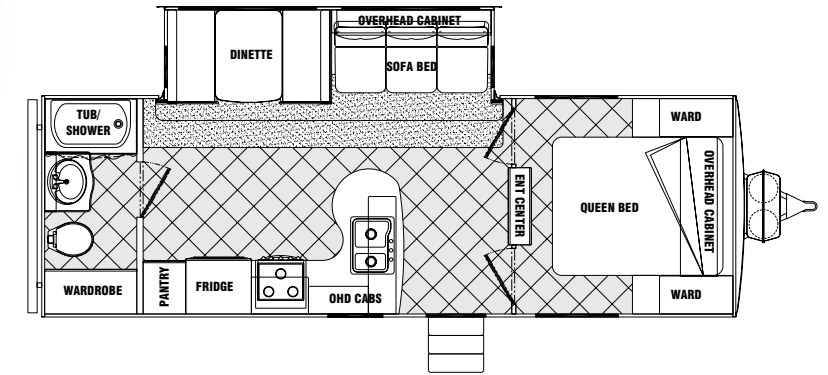

SPECIFICATIONS

Overall Length	28' 6"
Overall Height	11' 2"
Overall Width	8'
Hitch Weight	740 lbs
Total Dry Weight	6,520 lbs
GVWR	10,000 lbs
Payload	3,480 lbs
Fresh Water Capacity	50 gallons
Gray Tank Capacity	45 gallons
Black Tank Capacity	30 gallons
Sleeping Capacity	6 people
Sleeping Areas	3