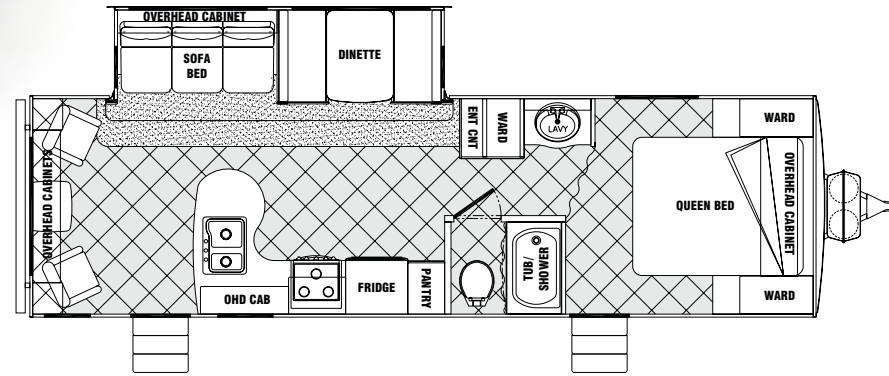

SPECIFICATIONS

Overall Length	31' 10"
Overall Height	11' 2"
Overall Width	8'
Hitch Weight	880 lbs
Total Dry Weight	6,740 lbs
GVWR	10,000 lbs
Payload	3,260 lbs
Fresh Water Capacity	50 gallons
Gray Tank Capacity	45 gallons
Black Tank Capacity	30 gallons
Sleeping Capacity	6 people
Sleeping Areas	3