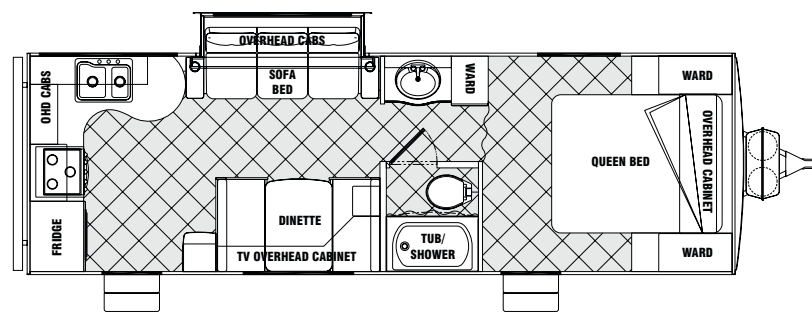

SPECIFICATIONS

Overall Length	29' 0"
Overall Height	10' 8"
Overall Width	8'
Hitch Weight	520 lbs
Total Dry Weight	5,500 lbs
GVWR	7,400 lbs
Payload	1,900 lbs
Fresh Water Capacity	50 gallons
Gray Tank Capacity	45 gallons
Black Tank Capacity	30 gallons
Sleeping Capacity	6 people
Sleeping Areas	3