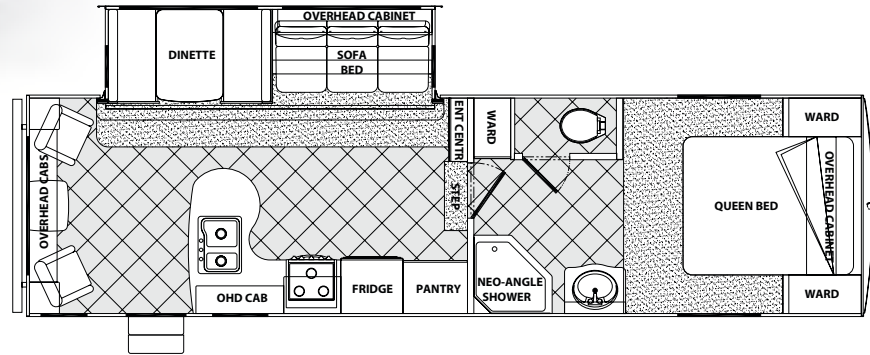

SPECIFICATIONS

Overall Length	31' 4"
Overall Height	11' 11"
Overall Width	8'
Hitch Weight	1,280 lbs
Total Dry Weight	7,300 lbs
GVWR	10,000 lbs
Payload	2,700 lbs
Fresh Water Capacity	50 gallons
Gray Tank Capacity	45 gallons
Black Tank Capacity	30 gallons
Sleeping Capacity	6 people
Sleeping Areas	3