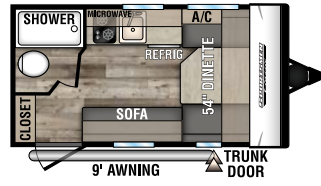

2021 SPORTSMMEN CLASSIC TRAVEL TRAILERS

100RK

UVW - 1,770 | Exterior Length - 13' 2" | Sleeps 2

100SB

UVW - 1,780 | Exterior Length - 13' 2" | Sleeps 2

130RB

UVW - 2,190 | Exterior Length - 16' 3" | Sleeps 2

160QB

UVW - 2,850 | Exterior Length - 22' | Sleeps 3

160RBT

UVW - 2,790 | Exterior Length - 18' 2" | Sleeps 6

170MB

UVW - 2,910 | Exterior Length - 22' | Sleeps 3

180BH

UVW - 2,600 | Exterior Length - 20' 11" | Sleeps 4