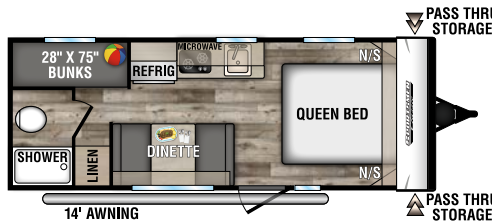

160QB

UVW - 2,850 | Exterior Length - 22' | Sleeps 3

160RBT

UVW - 2,790 | Exterior Length - 18' 2" | Sleeps 6

170MB

UVW - 2,910 | Exterior Length - 22' | Sleeps 3

180BH

UVW - 2,600 | Exterior Length - 20' 11" | Sleeps 4

180RBT

UVW - 3,290 | Exterior Length - 21' 9" | Sleeps 8

180TH TOY HAULER

UVW - 3,260 | Exterior Length - 21' 8" | Sleeps 4

181BH

UVW - 2,980 | Exterior Length - 20' 11" | Sleeps 5

190BH

UVW - 3,260 | Exterior Length - 23' 3" | Sleeps 5

190TH TOY HAULER

UVW - 3,430 | Exterior Length - 22' 6" | Sleeps 3

191BHK

UVW - 3,350 | Exterior Length - 22' 1" | Sleeps 5

Dealer:

985 N 900 W SHIPSEWANA, IN 46565

E: KZ@KZ-RV.COM

WWW.KZ-RV.COM