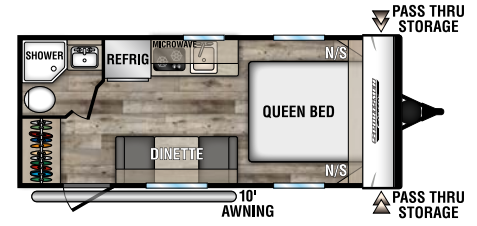

160QB

UVW - 2,850 | Exterior Length - 22' | Sleeps 3

160RBT

UVW - 2,790 | Exterior Length - 18' 2" | Sleeps 6

170MB

UVW - 2,910 | Exterior Length - 22' | Sleeps 3

180BH

UVW - 2,600 | Exterior Length - 20' 11" | Sleeps 4