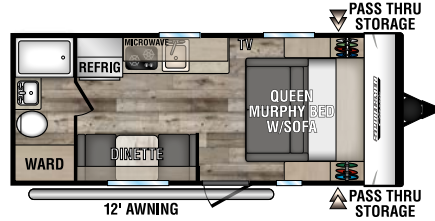

160QB

UVW - 2,850 | Exterior Length - 22' | Sleeps 3

160RBT

UVW - 2,790 | Exterior Length - 18' 2" | Sleeps 6

170MB

UVW - 2,910 | Exterior Length - 22' | Sleeps 3

180BH

UVW - 2,600 | Exterior Length - 20' 11" | Sleeps 4