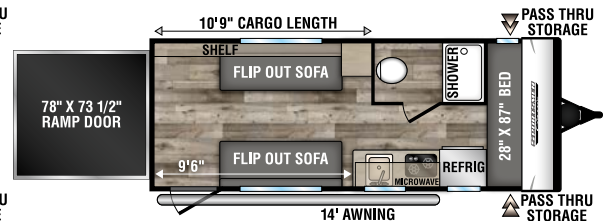

180RBT

UVW - 3,290 | Exterior Length - 21' 9" | Sleeps 8

180TH TOY HAULER

UVW - 3,260 | Exterior Length - 21' 8" | Sleeps 4

181BH

UVW - 2,980 | Exterior Length - 20' 11" | Sleeps 5

190BH

UVW - 3,260 | Exterior Length - 23' 3" | Sleeps 5

190TH TOY HAULER

UVW - 3,430 | Exterior Length - 22' 6" | Sleeps 3

191BHK

UVW - 3,350 | Exterior Length - 22' 1" | Sleeps 5

Dealer:

985 N 900 W SHIPSEWANA, IN 46565

E: KZ@KZ-RV.COM

WWW.KZ-RV.COM