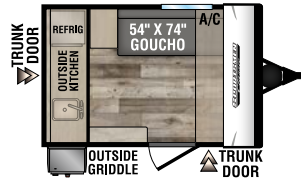

100SB

UVW - 1,780 | Exterior Length - 13' 2" | Sleeps 2