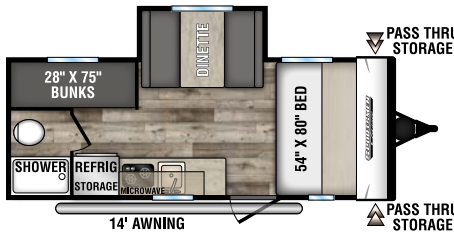

160QB

UVW - 2,850 | Exterior Length - 22' | Sleeps 3

160RBT

UVW - 2,790 | Exterior Length - 18' 2" | Sleeps 6

170MB

UVW - 2,910 | Exterior Length - 22' | Sleeps 3

180BH

UVW - 2,600 | Exterior Length - 20' 11" | Sleeps 4

180RBT

UVW - 3,290 | Exterior Length - 21' 9" | Sleeps 8

180TH TOY HAULER

UVW - 3,260 | Exterior Length - 21' 8" | Sleeps 4

181BH

UVW - 2,980 | Exterior Length - 20' 11" | Sleeps 5

190BH

UVW - 3,260 | Exterior Length - 23' 3" | Sleeps 5