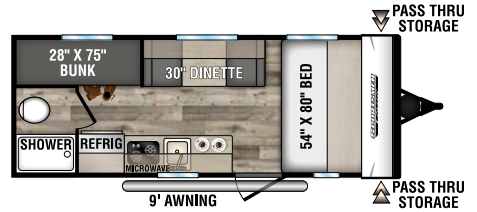

160QB

UVW - 2,850 | Exterior Length - 22' | Sleeps 3

160RBT

UVW - 2,790 | Exterior Length - 18' 2" | Sleeps 6

170MB

UVW - 2,910 | Exterior Length - 22' | Sleeps 3

180BH

UVW - 2,600 | Exterior Length - 20' 11" | Sleeps 4

180RBT

UVW - 3,290 | Exterior Length - 21' 9" | Sleeps 8

180TH TOY HAULER

UVW - 3,260 | Exterior Length - 21' 8" | Sleeps 4

181BH

UVW - 2,980 | Exterior Length - 20' 11" | Sleeps 5

190BH

UVW - 3,260 | Exterior Length - 23' 3" | Sleeps 5