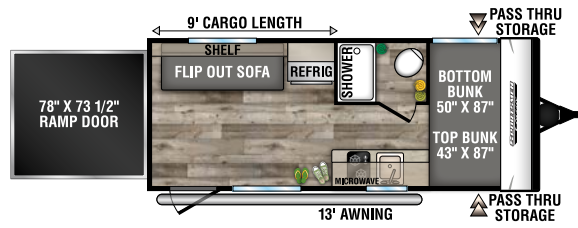

2021 SPORTSMMEN CLASSIC TRAVEL TRAILERS

100RK

UVW - 1,770 | Exterior Length - 13' 2" | Sleeps 2

100SB

UVW - 1,780 | Exterior Length - 13' 2" | Sleeps 2

130RB

UVW - 2,190 | Exterior Length - 16' 3" | Sleeps 2

160QB

UVW - 2,850 | Exterior Length - 22' | Sleeps 3

160RBT

UVW - 2,790 | Exterior Length - 18' 2" | Sleeps 6

170MB

UVW - 2,910 | Exterior Length - 22' | Sleeps 3

180BH

UVW - 2,600 | Exterior Length - 20' 11" | Sleeps 4

180RBT

UVW - 3,290 | Exterior Length - 21' 9" | Sleeps 8

180TH TOY HAULER

UVW - 3,260 | Exterior Length - 21' 8" | Sleeps 4

181BH

UVW - 2,980 | Exterior Length - 20' 11" | Sleeps 5

190BH

UVW - 3,260 | Exterior Length - 23' 3" | Sleeps 5