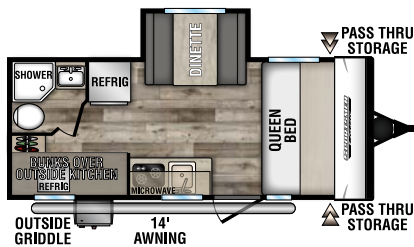

160QB

UVW - 2,850 | Exterior Length - 22' | Sleeps 3

160RBT

UVW - 2,790 | Exterior Length - 18' 2" | Sleeps 6

170MB

UVW - 2,910 | Exterior Length - 22' | Sleeps 3

180BH

UVW - 2,600 | Exterior Length - 20' 11" | Sleeps 4

180RBT

UVW - 3,290 | Exterior Length - 21' 9" | Sleeps 8

180TH TOY HAULER

UVW - 3,260 | Exterior Length - 21' 8" | Sleeps 4

181BH

UVW - 2,980 | Exterior Length - 20' 11" | Sleeps 5

190BH

UVW - 3,260 | Exterior Length - 23' 3" | Sleeps 5

190TH TOY HAULER

UVW - 3,430 | Exterior Length - 22' 6" | Sleeps 3

191BHK

UVW - 3,350 | Exterior Length - 22' 1" | Sleeps 5

Dealer:

985 N 900 W SHIPSEWANA, IN 46565

E: KZ@KZ-RV.COM

WWW.KZ-RV.COM