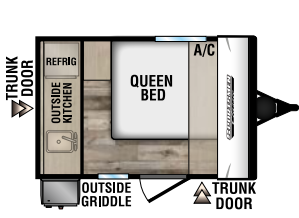

2021 SPORTSMMEN CLASSIC TRAVEL TRAILERS

100RK

UVW - 1,770 | Exterior Length - 13' 2" | Sleeps 2