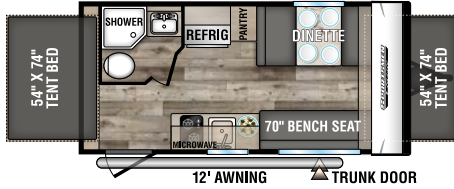

2021 SPORTSMMEN CLASSIC TRAVEL TRAILERS

100RK

UVW - 1,770 | Exterior Length - 13' 2" | Sleeps 2

100SB

UVW - 1,780 | Exterior Length - 13' 2" | Sleeps 2

130RB

UVW - 2,190 | Exterior Length - 16' 3" | Sleeps 2

160QB

UVW - 2,850 | Exterior Length - 22' | Sleeps 3

160RBT

UVW - 2,790 | Exterior Length - 18' 2" | Sleeps 6

170MB

UVW - 2,910 | Exterior Length - 22' | Sleeps 3

180BH

UVW - 2,600 | Exterior Length - 20' 11" | Sleeps 4