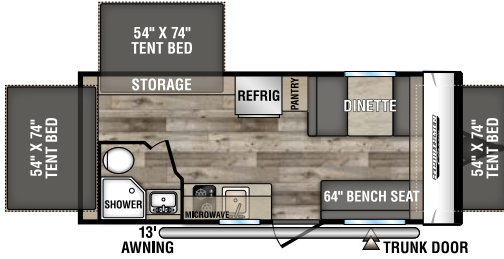

160QB

UVW - 2,850 | Exterior Length - 22' | Sleeps 3

160RBT

UVW - 2,790 | Exterior Length - 18' 2" | Sleeps 6

170MB

UVW - 2,910 | Exterior Length - 22' | Sleeps 3

180BH

UVW - 2,600 | Exterior Length - 20' 11" | Sleeps 4

180RBT

UVW - 3,290 | Exterior Length - 21' 9" | Sleeps 8

180TH TOY HAULER

UVW - 3,260 | Exterior Length - 21' 8" | Sleeps 4

181BH

UVW - 2,980 | Exterior Length - 20' 11" | Sleeps 5

190BH

UVW - 3,260 | Exterior Length - 23' 3" | Sleeps 5