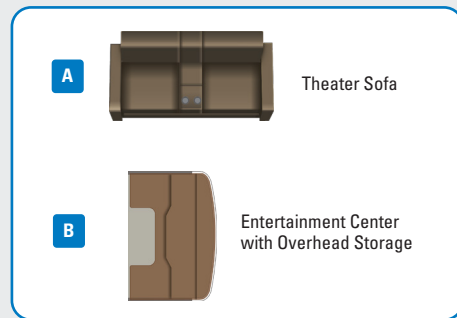

EXTERIOR SELECTIONS

Alloy Full-Body Paint

Titanium Full-Body Paint

Standard Graphics Package

STANDARDS & OPTIONS

CUSTOMER VALUE PACKAGE

One-piece, seamless, fiberglass front cap
 Frameless windows
 Heated holding tanks (12V pads)
 Heated, remote-controlled, side-view mirrors
 Electric patio awning with LED lights
 Backup and side-view cameras
 Keyless cab entry
 Sony® infotainment center with Apple®
 CarPlay™ and Android Auto™
 Swivel driver and passenger seats
 with boosters

DRIVING

Mercedes-Benz® 3500 chassis with
 170 in. wheelbase
 GVWR- 11,030 lb.
 GCWR- 15,250 lb.
 V-6 Turbo 188 HP diesel engine with electronic
 fuel injection and 325 ft.-lb. torque
 7-speed automatic transmission
 220-amp alternator
 E-rated highway tires- 215/85R16
 Front and rear disc, 4-wheel anti-lock brakes
 5,000 lb. rear hitch receiver with dual
 connector 7-pin plug
 12V chassis battery
 26.4 gal. fuel tank
 5.8 gal. DEF tank
 Driver and passenger airbags
 Power windows and door locks
 Tilt steering wheel
 A/C and cruise control
 Auxiliary start switch
 Privacy curtains for cab area

INTERIOR

83 in. interior ceiling height with padded
 vinyl ceiling
 High-intensity, LED ceiling lights
 LED-lit slideout fascia
 Hardwood cabinet doors and drawers
 Ball-bearing drawer guides
 Jayco-exclusive, easy-operation legless
 dinette table (24R)
 U-shaped dinette with stow away
 pedestal legs (24L)
 12V USB charging station in dinette area
 2-point lap safety belts in all designated
 seating locations
 Pleated blackout shades
 13,500 BTU A/C
 30,000 BTU auto-ignition ducted furnace

OPTIONS

Front entertainment center with 32 in. LED TV
 3,200-watt diesel generator
 Folding windshield sun shade
 4-point hydraulic leveling jacks
 Theater seating ILO dinette (24L)
 190W solar panel with dual controller and
 second house battery