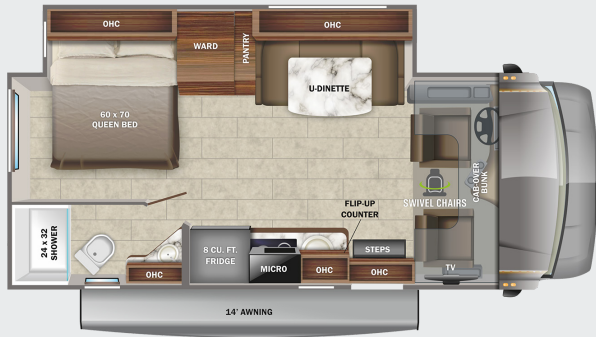

MELBOURNE

24L

OPTIONS: A, B