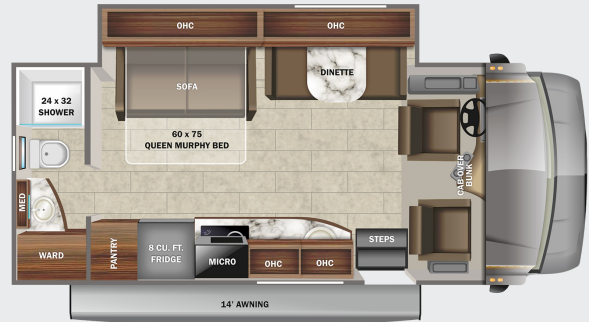

MELBOURNE

24L

OPTIONS: A, B

24R

OPTIONS: A, B

24T

OPTIONS: B

OPTIONS

DRIVING

Mercedes-Benz® 3500 chassis with
 170 in. wheelbase
 GVWR- 11,030 lb.
 GCWR- 15,250 lb.
 V-6 Turbo 188 HP diesel engine with electronic
 fuel injection and 325 ft.-lb. torque
 7-speed automatic transmission
 220-amp alternator
 E-rated highway tires- 215/85R16
 Front and rear disc, 4-wheel anti-lock brakes
 5,000 lb. rear hitch receiver with dual
 connector 7-pin plug
 12V chassis battery
 26.4 gal. fuel tank
 5.8 gal. DEF tank
 Driver and passenger airbags
 Power windows and door locks
 Tilt steering wheel
 A/C and cruise control
 Auxiliary start switch
 Privacy curtains for cab area

OPTIONS

Front entertainment center with 32 in. LED TV
 3,200-watt diesel generator
 Folding windshield sun shade
 4-point hydraulic leveling jacks
 Theater seating ILO dinette (24L)
 190W solar panel with dual controller and
 second house battery