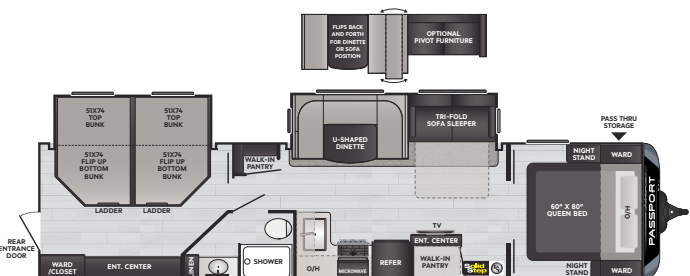

2400RB | Rear bath, 60 x 80 queen bed, double vanity, W/D prep

2401BH | Mid-dinette bunkhouse, rear bath, STOW-N-GO cargo door

2700RL | Rear living, 60 x 80 queen bed

2704RK | Rear kitchen w/ sofa slide

2870RL | Rear living, pantry, 60" x 80" queen bed

3200RL | Rear living, 60 x 80 queen bed, outside kitchen, W/D prep

2951BH | Multi-purpose bunkhouse w/ outside kitchen

3352BH | Rear bunkhouse w/ 1 1/2 bath, dual entry w/ large pantry

3401QD | Private quad bunk w/ dual entrance, walk-in pantry