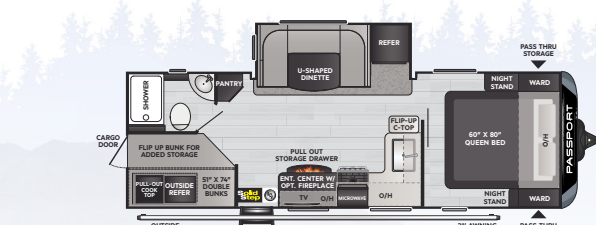

2401BHWE | Mid-dinette bunkhouse, rear bath, STOW-N-GO cargo door