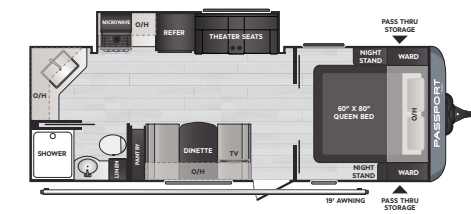

SL-SERIES | PASSPORT TRAVEL TRAILER FLOORPLANS

176BH | Single-axle bunkhouse w/ queen bed

178RD | Single axle couple's coach w/ oversized dinette

181MK | Single axle couple's coach, single-slide, outside kitchen

189RB | Rear bath, single-slide, couple's coach w/ outside kitchen

219BH | Bunkhouse w/ murphy bed, outside kitchen

221BH | Bunkhouse w/ murphy bed

229RK | Rear kitchen w/ 60" x 80" queen bed, private bedroom