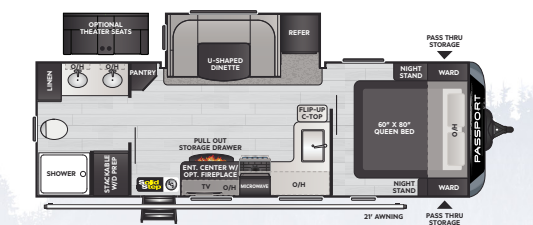

189RB | Rear bath, single-slide, couple's coach w/ outside kitchen

219BH | Bunkhouse w/ murphy bed, outside kitchen

221BH | Bunkhouse w/ murphy bed

229RK | Rear kitchen w/ 60" x 80" queen bed, private bedroom

268BH | Super-slide, bunkhouse w/ 60" x 80" queen bed

252RL | Rear living, outside kitchen w/ 60" x 80" queen bed

282QB | Quad bunkhouse w/ u-shaped basement storage

GT-SERIES | PASSPORT TRAVEL TRAILER FLOORPLANS

2400RB | Rear bath, 60 x 80 queen bed, double vanity, W/D prep

2401BH | Mid-dinette bunkhouse, rear bath, STOW-N-GO cargo door

2700RL | Rear living, 60 x 80 queen bed

2704RK | Rear kitchen w/ sofa slide

2870RL | Rear living, pantry, 60" x 80" queen bed

3200RL | Rear living, 60 x 80 queen bed, outside kitchen, W/D prep

2951BH | Multi-purpose bunkhouse w/ outside kitchen

3352BH | Rear bunkhouse w/ 1 1/2 bath, dual entry w/ large pantry

3401QD | Private quad bunk w/ dual entrance, walk-in pantry