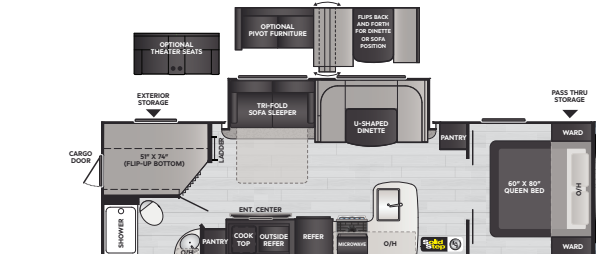

WESTERN GT-SERIES | PASSPORT TRAVEL TRAILER FLOORPLANS

2400RBWE | Rear bath, 60 x 80 queen bed, double vanity, W/D prep

2401BHWE | Mid-dinette bunkhouse, rear bath, STOW-N-GO cargo door

2700RLWE | Rear living, 60 x 80 queen bed

2704RKWE | Rear kitchen w/ sofa slide

2870RLWE | Rear living, pantry, 60 x 80 queen bed

2951BHWE | Multi-purpose bunkhouse w/ outside kitchen

ALL NEW LINEUP
9 BRAND NEW FLOOR PLANS
10 REDESIGNED FLOOR PLANS.