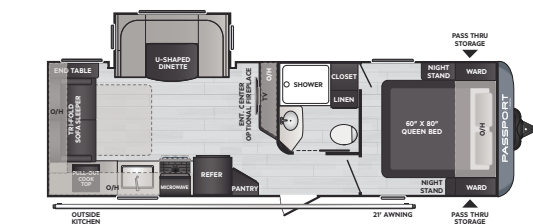

2400RB | Rear bath, 60 x 80 queen bed, double vanity, W/D prep

2401BH | Mid-dinette bunkhouse, rear bath, STOW-N-GO cargo door

2700RL | Rear living, 60 x 80 queen bed

2704RK | Rear kitchen w/ sofa slide

2870RL | Rear living, pantry, 60" x 80" queen bed

3200RL | Rear living, 60 x 80 queen bed, outside kitchen, W/D prep

2951BH | Multi-purpose bunkhouse w/ outside kitchen

3352BH | Rear bunkhouse w/ 1 1/2 bath, dual entry w/ large pantry

3401QD | Private quad bunk w/ dual entrance, walk-in pantry

WESTERN SL-SERIES | PASSPORT TRAVEL TRAILER FLOORPLANS

189RBWE | Rear bath, single-slide, couple's coach w/ outside kitchen

219BHWE | Bunkhouse w/ murphy bed, outside kitchen

221BHWE | Bunkhouse w/ murphy bed, super-slide

229RKWE | Rear kitchen w/ 60" x 80" queen bed, private bedroom

252RLWE | Rear living, outside kitchen w/ 60" x 80" queen bed

268BHWE | Super-slide, bunkhouse w/ 60" x 80" queen bed

282QBWE | Quad bunkhouse w/ u-shaped basement storage