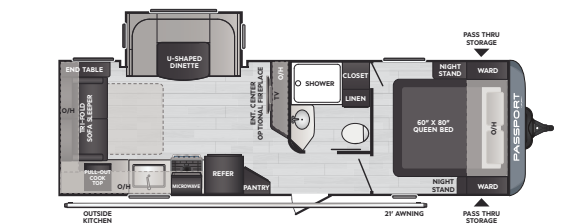

252RL | Rear living, outside kitchen w/ 60" x 80" queen bed