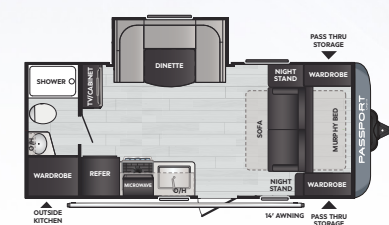

SL-SERIES | PASSPORT TRAVEL TRAILER FLOORPLANS

176BH | Single-axle bunkhouse w/ queen bed

178RD | Single axle couple's coach w/ oversized dinette

181MK | Single axle couple's coach, single-slide, outside kitchen

189RB | Rear bath, single-slide, couple's coach w/ outside kitchen

219BH | Bunkhouse w/ murphy bed, outside kitchen

221BH | Bunkhouse w/ murphy bed

229RK | Rear kitchen w/ 60" x 80" queen bed, private bedroom