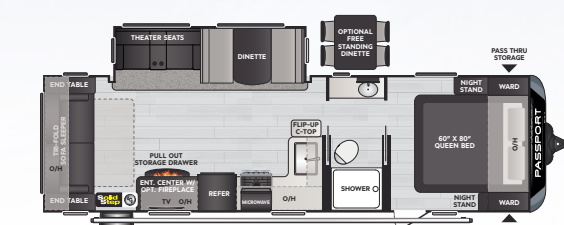

2700RLWE | Rear living, 60 x 80 queen bed