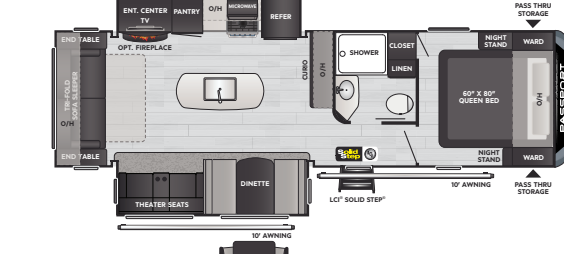

2870RLWE | Rear living, pantry, 60 x 80 queen bed