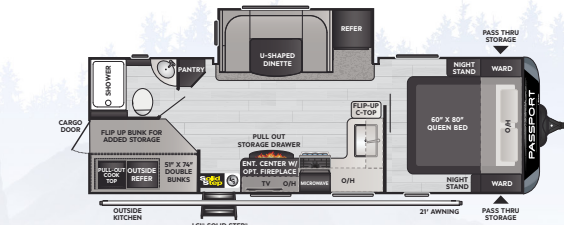

189RB | Rear bath, single-slide, couple's coach w/ outside kitchen

219BH | Bunkhouse w/ murphy bed, outside kitchen

221BH | Bunkhouse w/ murphy bed

229RK | Rear kitchen w/ 60" x 80" queen bed, private bedroom

268BH | Super-slide, bunkhouse w/ 60" x 80" queen bed

252RL | Rear living, outside kitchen w/ 60" x 80" queen bed

282QB | Quad bunkhouse w/ u-shaped basement storage

GT-SERIES | PASSPORT TRAVEL TRAILER FLOORPLANS

2400RB | Rear bath, 60 x 80 queen bed, double vanity, W/D prep

2401BH | Mid-dinette bunkhouse, rear bath, STOW-N-GO cargo door

2700RL | Rear living, 60 x 80 queen bed

2704RK | Rear kitchen w/ sofa slide

2870RL | Rear living, pantry, 60" x 80" queen bed

3200RL | Rear living, 60 x 80 queen bed, outside kitchen, W/D prep

2951BH | Multi-purpose bunkhouse w/ outside kitchen

3352BH | Rear bunkhouse w/ 1 1/2 bath, dual entry w/ large pantry

3401QD | Private quad bunk w/ dual entrance, walk-in pantry