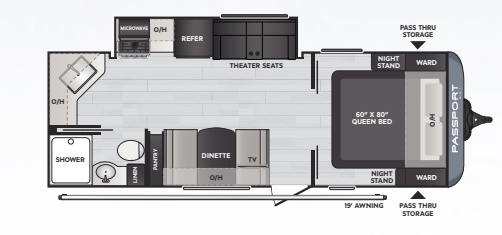

3200RL | Rear living, 60 x 80 queen bed, outside kitchen, W/D prep

2951BH | Multi-purpose bunkhouse w/ outside kitchen

3352BH | Rear bunkhouse w/ 1 1/2 bath, dual entry w/ large pantry

3401QD | Private quad bunk w/ dual entrance, walk-in pantry

WESTERN SL-SERIES | PASSPORT TRAVEL TRAILER FLOORPLANS

189RBWE | Rear bath, single-slide, couple's coach w/ outside kitchen

219BHWE | Bunkhouse w/ murphy bed, outside kitchen

221BHWE | Bunkhouse w/ murphy bed, super-slide

229RKWE | Rear kitchen w/ 60" x 80" queen bed, private bedroom

252RLWE | Rear living, outside kitchen w/ 60" x 80" queen bed

268BHWE | Super-slide, bunkhouse w/ 60" x 80" queen bed

282QBWE | Quad bunkhouse w/ u-shaped basement storage