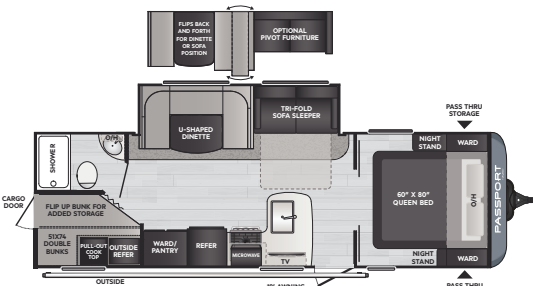

189RB | Rear bath, single-slide, couple's coach w/ outside kitchen

219BH | Bunkhouse w/ murphy bed, outside kitchen

221BH | Bunkhouse w/ murphy bed

229RK | Rear kitchen w/ 60" x 80" queen bed, private bedroom