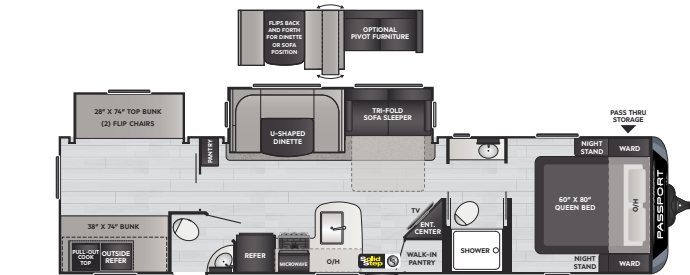

189RB | Rear bath, single-slide, couple's coach w/ outside kitchen

219BH | Bunkhouse w/ murphy bed, outside kitchen

221BH | Bunkhouse w/ murphy bed

229RK | Rear kitchen w/ 60" x 80" queen bed, private bedroom

2400RB | Rear bath, 60 x 80 queen bed, double vanity, W/D prep

2401BH | Mid-dinette bunkhouse, rear bath, STOW-N-GO cargo door

2700RL | Rear living, 60 x 80 queen bed

2704RK | Rear kitchen w/ sofa slide

2870RL | Rear living, pantry, 60" x 80" queen bed

3200RL | Rear living, 60 x 80 queen bed, outside kitchen, W/D prep

2951BH | Multi-purpose bunkhouse w/ outside kitchen

3352BH | Rear bunkhouse w/ 1 1/2 bath, dual entry w/ large pantry

3401QD | Private quad bunk w/ dual entrance, walk-in pantry