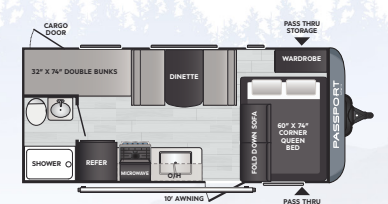

SL-SERIES | PASSPORT TRAVEL TRAILER FLOORPLANS

176BH | Single-axle bunkhouse w/ queen bed