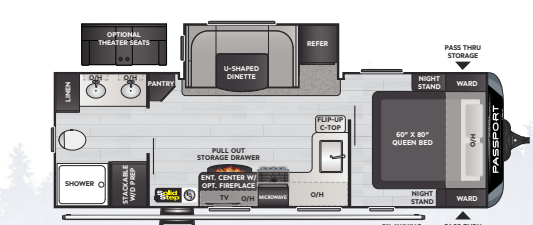

WESTERN GT-SERIES | PASSPORT TRAVEL TRAILER FLOORPLANS

2400RBWE | Rear bath, 60 x 80 queen bed, double vanity, W/D prep