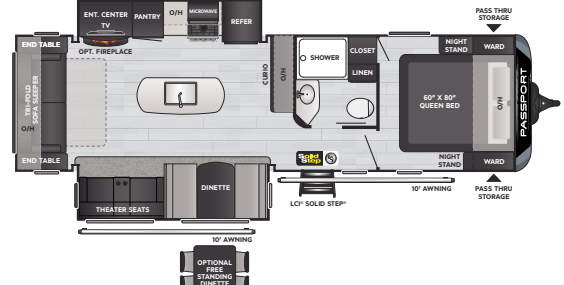

189RB | Rear bath, single-slide, couple's coach w/ outside kitchen

219BH | Bunkhouse w/ murphy bed, outside kitchen

221BH | Bunkhouse w/ murphy bed

229RK | Rear kitchen w/ 60" x 80" queen bed, private bedroom

2400RB | Rear bath, 60 x 80 queen bed, double vanity, W/D prep

2401BH | Mid-dinette bunkhouse, rear bath, STOW-N-GO cargo door

2700RL | Rear living, 60 x 80 queen bed

2704RK | Rear kitchen w/ sofa slide

2870RL | Rear living, pantry, 60" x 80" queen bed

3200RL | Rear living, 60 x 80 queen bed, outside kitchen, W/D prep

2951BH | Multi-purpose bunkhouse w/ outside kitchen

3352BH | Rear bunkhouse w/ 1 1/2 bath, dual entry w/ large pantry

3401QD | Private quad bunk w/ dual entrance, walk-in pantry