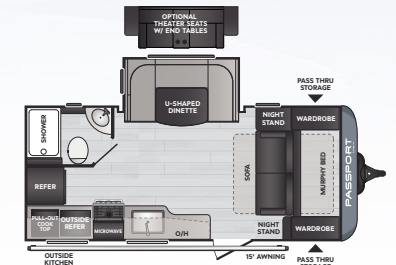

SL-SERIES | PASSPORT TRAVEL TRAILER FLOORPLANS

176BH | Single-axle bunkhouse w/ queen bed

178RD | Single axle couple's coach w/ oversized dinette

181MK | Single axle couple's coach, single-slide, outside kitchen