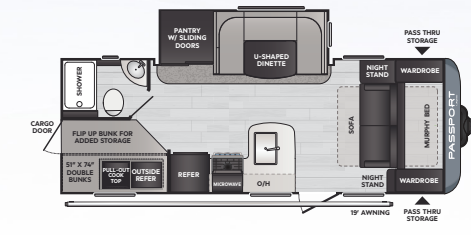

221BHWE | Bunkhouse w/ murphy bed, super-slide