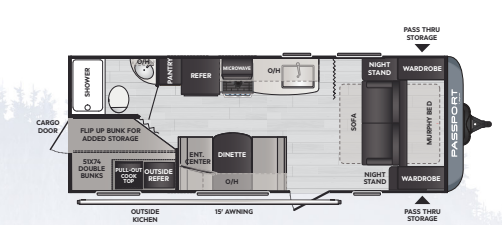

219BHWE | Bunkhouse w/ murphy bed, outside kitchen