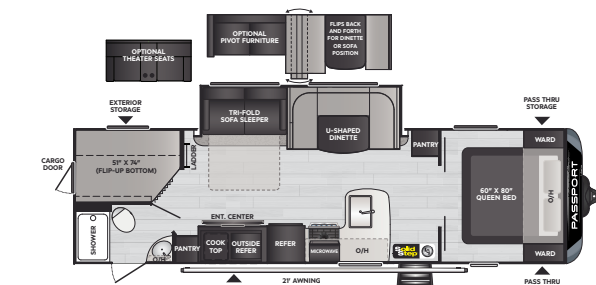

189RB | Rear bath, single-slide, couple's coach w/ outside kitchen

219BH | Bunkhouse w/ murphy bed, outside kitchen

221BH | Bunkhouse w/ murphy bed

229RK | Rear kitchen w/ 60" x 80" queen bed, private bedroom

2400RB | Rear bath, 60 x 80 queen bed, double vanity, W/D prep

2401BH | Mid-dinette bunkhouse, rear bath, STOW-N-GO cargo door

2700RL | Rear living, 60 x 80 queen bed

2704RK | Rear kitchen w/ sofa slide

2870RL | Rear living, pantry, 60" x 80" queen bed

3200RL | Rear living, 60 x 80 queen bed, outside kitchen, W/D prep

2951BH | Multi-purpose bunkhouse w/ outside kitchen

3352BH | Rear bunkhouse w/ 1 1/2 bath, dual entry w/ large pantry

3401QD | Private quad bunk w/ dual entrance, walk-in pantry