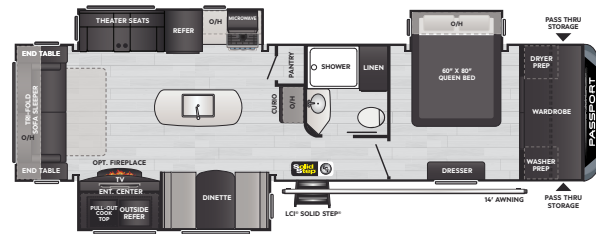

189RB | Rear bath, single-slide, couple's coach w/ outside kitchen

219BH | Bunkhouse w/ murphy bed, outside kitchen

221BH | Bunkhouse w/ murphy bed

229RK | Rear kitchen w/ 60" x 80" queen bed, private bedroom

2400RB | Rear bath, 60 x 80 queen bed, double vanity, W/D prep

2401BH | Mid-dinette bunkhouse, rear bath, STOW-N-GO cargo door

2700RL | Rear living, 60 x 80 queen bed

2704RK | Rear kitchen w/ sofa slide

2870RL | Rear living, pantry, 60" x 80" queen bed

3200RL | Rear living, 60 x 80 queen bed, outside kitchen, W/D prep

2951BH | Multi-purpose bunkhouse w/ outside kitchen

3352BH | Rear bunkhouse w/ 1 1/2 bath, dual entry w/ large pantry

3401QD | Private quad bunk w/ dual entrance, walk-in pantry