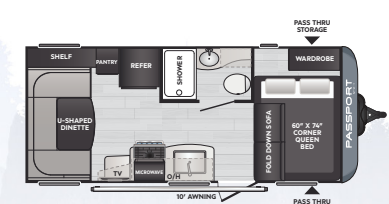

178RD | Single axle couple's coach w/ oversized dinette