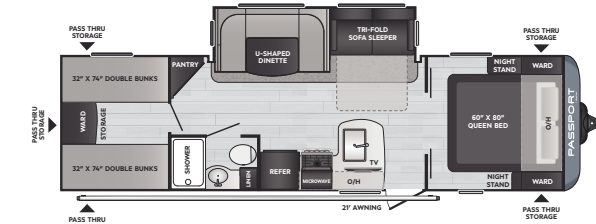

2400RB | Rear bath, 60 x 80 queen bed, double vanity, W/D prep

2401BH | Mid-dinette bunkhouse, rear bath, STOW-N-GO cargo door

2700RL | Rear living, 60 x 80 queen bed

2704RK | Rear kitchen w/ sofa slide

2870RL | Rear living, pantry, 60" x 80" queen bed

3200RL | Rear living, 60 x 80 queen bed, outside kitchen, W/D prep

2951BH | Multi-purpose bunkhouse w/ outside kitchen

3352BH | Rear bunkhouse w/ 1 1/2 bath, dual entry w/ large pantry

3401QD | Private quad bunk w/ dual entrance, walk-in pantry

WESTERN SL-SERIES | PASSPORT TRAVEL TRAILER FLOORPLANS

189RBWE | Rear bath, single-slide, couple's coach w/ outside kitchen

219BHWE | Bunkhouse w/ murphy bed, outside kitchen

221BHWE | Bunkhouse w/ murphy bed, super-slide

229RKWE | Rear kitchen w/ 60" x 80" queen bed, private bedroom

252RLWE | Rear living, outside kitchen w/ 60" x 80" queen bed

268BHWE | Super-slide, bunkhouse w/ 60" x 80" queen bed

282QBWE | Quad bunkhouse w/ u-shaped basement storage