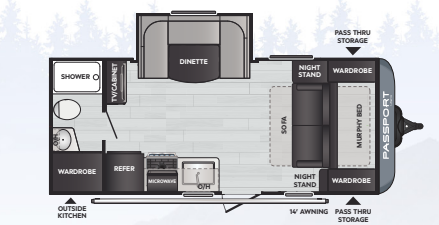

WESTERN SL-SERIES | PASSPORT TRAVEL TRAILER FLOORPLANS

189RBWE | Rear bath, single-slide, couple's coach w/ outside kitchen