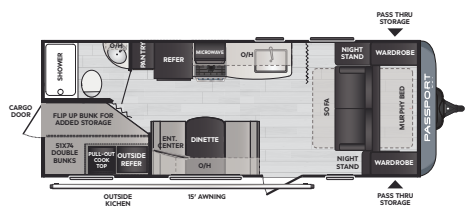

SL-SERIES | PASSPORT TRAVEL TRAILER FLOORPLANS

176BH | Single-axle bunkhouse w/ queen bed

178RD | Single axle couple's coach w/ oversized dinette

181MK | Single axle couple's coach, single-slide, outside kitchen

189RB | Rear bath, single-slide, couple's coach w/ outside kitchen

219BH | Bunkhouse w/ murphy bed, outside kitchen

221BH | Bunkhouse w/ murphy bed

229RK | Rear kitchen w/ 60" x 80" queen bed, private bedroom