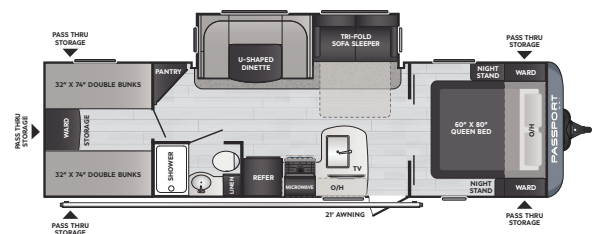

282QB | Quad bunkhouse w/ u-shaped basement storage