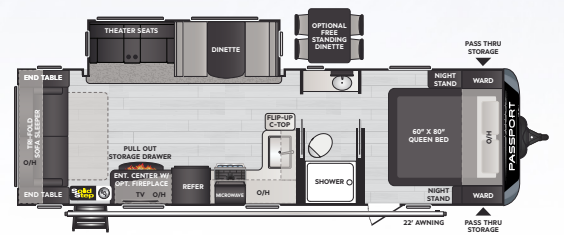

189RB | Rear bath, single-slide, couple's coach w/ outside kitchen

219BH | Bunkhouse w/ murphy bed, outside kitchen

221BH | Bunkhouse w/ murphy bed

229RK | Rear kitchen w/ 60" x 80" queen bed, private bedroom

268BH | Super-slide, bunkhouse w/ 60" x 80" queen bed

252RL | Rear living, outside kitchen w/ 60" x 80" queen bed

282QB | Quad bunkhouse w/ u-shaped basement storage

GT-SERIES | PASSPORT TRAVEL TRAILER FLOORPLANS

2400RB | Rear bath, 60 x 80 queen bed, double vanity, W/D prep

2401BH | Mid-dinette bunkhouse, rear bath, STOW-N-GO cargo door

2700RL | Rear living, 60 x 80 queen bed

2704RK | Rear kitchen w/ sofa slide

2870RL | Rear living, pantry, 60" x 80" queen bed