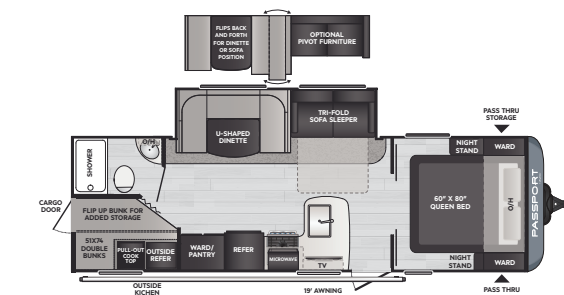

3200RL | Rear living, 60 x 80 queen bed, outside kitchen, W/D prep

2951BH | Multi-purpose bunkhouse w/ outside kitchen

3352BH | Rear bunkhouse w/ 1 1/2 bath, dual entry w/ large pantry

3401QD | Private quad bunk w/ dual entrance, walk-in pantry

WESTERN SL-SERIES | PASSPORT TRAVEL TRAILER FLOORPLANS

189RBWE | Rear bath, single-slide, couple's coach w/ outside kitchen

219BHWE | Bunkhouse w/ murphy bed, outside kitchen

221BHWE | Bunkhouse w/ murphy bed, super-slide

229RKWE | Rear kitchen w/ 60" x 80" queen bed, private bedroom

252RLWE | Rear living, outside kitchen w/ 60" x 80" queen bed

268BHWE | Super-slide, bunkhouse w/ 60" x 80" queen bed

282QBWE | Quad bunkhouse w/ u-shaped basement storage