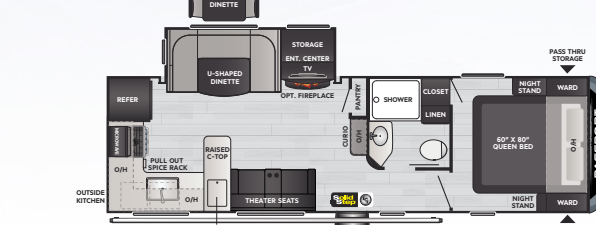

WESTERN GT-SERIES | PASSPORT TRAVEL TRAILER FLOORPLANS

2400RBWE | Rear bath, 60 x 80 queen bed, double vanity, W/D prep

2401BHWE | Mid-dinette bunkhouse, rear bath, STOW-N-GO cargo door

2700RLWE | Rear living, 60 x 80 queen bed

2704RKWE | Rear kitchen w/ sofa slide

2870RLWE | Rear living, pantry, 60 x 80 queen bed

2951BHWE | Multi-purpose bunkhouse w/ outside kitchen

ALL NEW LINEUP
9 BRAND NEW FLOOR PLANS
10 REDESIGNED FLOOR PLANS.