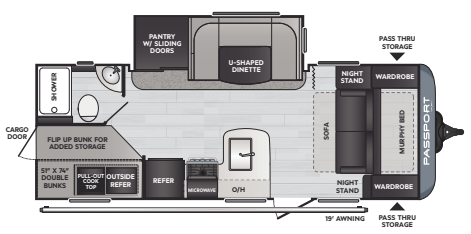

SL-SERIES | PASSPORT TRAVEL TRAILER FLOORPLANS

176BH | Single-axle bunkhouse w/ queen bed

178RD | Single axle couple's coach w/ oversized dinette

181MK | Single axle couple's coach, single-slide, outside kitchen

189RB | Rear bath, single-slide, couple's coach w/ outside kitchen

219BH | Bunkhouse w/ murphy bed, outside kitchen

221BH | Bunkhouse w/ murphy bed

229RK | Rear kitchen w/ 60" x 80" queen bed, private bedroom