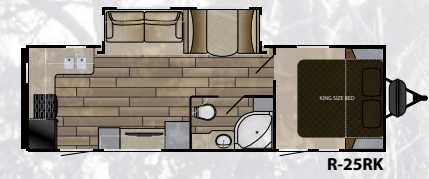

RADIANCE

Model	23 RB	24 BH	25 RB	25 RK	25 RL	26 BH	26 RL	27 BH	28 QD	30 DS	32 BH	33 TS
Length	27' 3"	29' 1"	30' 8"	31' 4"	31' 7"	32' 11"	30' 0"	32' 2"	33' 4"	36' 5"	36' 7"	36' 9"
Dry	5,200	5,400	6,080	6,140	6,400	6,420	5,640	6,180	6,340	7,160	7,520	7,660
Hitch	340	560	780	640	540	800	680	680	800	940	940	900
Height	11' 1"	11' 1"	11' 1"	11' 3"	11' 3"	11' 3"	11' 3"	11' 3"	11' 3"	11' 5"	11' 5"	11' 5"
Awning	12'	19'	20'	20'	20'	19'	18'	19'	19'	19'	19'	19'
Tanks	44^F 30^G 30^B	44^F 30^G 30^B	44^F 60^G 30^B	44^F 60^G 30^B	44^F 30^G 30^B	44^F 30^G 30^B	44^F 30^G 30^B	44^F 30^G 30^B	44^F 30^G 30^B	44^F 30^G 30^B	44^F 30^G 60^B	44^F 30^G 30^B

Your Local Cruiser RV Dealer: