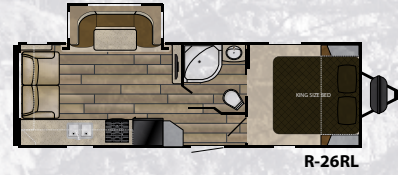

RADIANCE

Model	23 RB	24 BH	25 RB	25 RK	25 RL	26 BH	26 RL	27 BH	28 QD	30 DS	32 BH	33 TS
Length	27' 3"	29' 1"	30' 8"	31' 4"	31' 7"	32' 11"	30' 0"	32' 2"	33' 4"	36' 5"	36' 7"	36' 9"
Dry	5,200	5,400	6,080	6,140	6,400	6,420	5,640	6,180	6,340	7,160	7,520	7,660
Hitch	340	560	780	640	540	800	680	680	800	940	940	900
Height	11' 1"	11' 1"	11' 1"	11' 3"	11' 3"	11' 3"	11' 3"	11' 3"	11' 3"	11' 5"	11' 5"	11' 5"
Awning	12'	19'	20'	20'	20'	19'	18'	19'	19'	19'	19'	19'
Tanks	44^F 30^G 30^B	44^F 30^G 30^B	44^F 60^G 30^B	44^F 60^G 30^B	44^F 30^G 30^B	44^F 30^G 30^B	44^F 30^G 30^B	44^F 30^G 30^B	44^F 30^G 30^B	44^F 30^G 30^B	44^F 30^G 60^B	44^F 30^G 30^B

Your Local Cruiser RV Dealer: