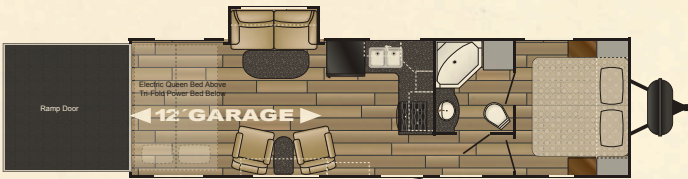

STRYKER

100%
Genuine
PRODUCT

LIGHTWEIGHT TOY HAULER
FOR SOME EXTREME FUN

STRYKER LAYOUTS

Stryker is a 102" wide-body constructed toy hauler featuring the most user-inspired features in the lightweight market. The 102" construction can accommodate all types of cargo including Side By Sides, ATVs, motorcycles and more. Stryker features abound—see our website for more details!

ST 2512

STG 3112

ST 2812

STG 3212

ST 2912

ST 3316

STG 3010

STRYKER SPECIFICS

MODEL	ST 2512	ST 2812	ST 2912	STG 3010	STG 3112	STG 3212	ST 3316
Exterior Length	30'-4"	32'-9"	34'-0"	34'-5"	TBD	TBD	38'-0"
Exterior Width	102"	102"	102"	102"	TBD	TBD	102"
Exterior Height (w/AC)	12'-7"	12'-7"	12'-7"	12'-7"	TBD	TBD	12'-9"
Interior Height	8'3 to 7'-2"	8'3 to 7'-2"	8'3 to 7'-2"	8'3 to 7'-2"	TBD	TBD	8'3 to 7'-2"
Bed Size	(1) 60x80 (2) 60x89	(1) 60x80 (2) 60x89	(1) 72x80 (2) 60x89	(1) 72x80 (2) 60x89	TBD TBD	TBD TBD	(1) 72x80 (2) 60x89
Dinette Bed Size	N/A	N/A	N/A	N/A	TBD	TBD	N/A
Sofa Size	62"	62"	62"	92"	TBD	TBD	62"
Axle Weight (lbs.)	5,108	6,148	6,223	6,625	TBD	TBD	6,603
Hitch Weight (lbs.)	895	885	820	1,075	TBD	TBD	1,225
Dry Weight (lbs.)	6,003	7,033	7,043	7,700	TBD	TBD	7,828
GVWR (lbs.)	9,999	9,999	9,999	9,999	TBD	TBD	13,825
Cargo Capacity (lbs.)	3,996	2,966	2,956	2,299	TBD	TBD	5,997
Fresh Water Capacity (gal.)	108	108	108	108	TBD	TBD	108
Gray Tank (gal.)	63	63	63	63	TBD	TBD	63
Black Tank (gal.)	63	63	63	63	TBD	TBD	63
LP Bottle (lbs.)	60	60	60	60	TBD	TBD	60
Power Conv. (amps)	55	55	55	55	TBD	TBD	55
Elec. Ign. Furn (BTU)	30K	30K	30K	30K	TBD	TBD	30K