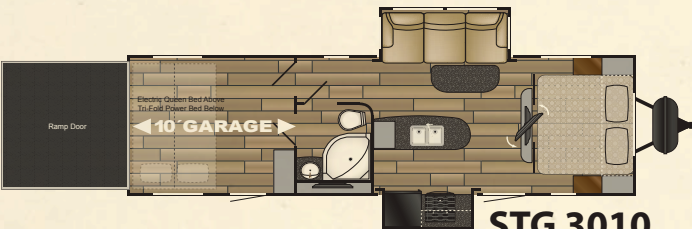

STRYKER

100%
Genuine
PRODUCT

LIGHTWEIGHT TOY HAULER
FOR SOME EXTREME FUN

STRYKER LAYOUTS

Stryker is a 102" wide-body constructed toy hauler featuring the most user-inspired features in the lightweight market. The 102" construction can accommodate all types of cargo including Side By Sides, ATVs, motorcycles and more. Stryker features abound—see our website for more details!

ST 2512

STG 3112

ST 2812

STG 3212

ST 2912

ST 3316

STG 3010

STRYKER SPECIFICS

MODEL	ST 2512	ST 2812	ST 2912	STG 3010	STG 3112	STG 3212	ST 3316
Exterior Length	30'-4"	32'-9"	34'-0"	34'-5"	TBD	TBD	38'-0"
Exterior Width	102"	102"	102"	102"	TBD	TBD	102"
Exterior Height (w/AC)	12'-7"	12'-7"	12'-7"	12'-7"	TBD	TBD	12'-9"
Interior Height	8'3 to 7'-2"	8'3 to 7'-2"	8'3 to 7'-2"	8'3 to 7'-2"	TBD	TBD	8'3 to 7'-2"
Bed Size	(1) 60x80 (2) 60x89	(1) 60x80 (2) 60x89	(1) 72x80 (2) 60x89	(1) 72x80 (2) 60x89	TBD TBD	TBD TBD	(1) 72x80 (2) 60x89
Dinette Bed Size	N/A	N/A	N/A	N/A	TBD	TBD	N/A
Sofa Size	62"	62"	62"	92"	TBD	TBD	62"
Axle Weight (lbs.)	5,108	6,148	6,223	6,625	TBD	TBD	6,603
Hitch Weight (lbs.)	895	885	820	1,075	TBD	TBD	1,225
Dry Weight (lbs.)	6,003	7,033	7,043	7,700	TBD	TBD	7,828
GVWR (lbs.)	9,999	9,999	9,999	9,999	TBD	TBD	13,825
Cargo Capacity (lbs.)	3,996	2,966	2,956	2,299	TBD	TBD	5,997
Fresh Water Capacity (gal.)	108	108	108	108	TBD	TBD	108
Gray Tank (gal.)	63	63	63	63	TBD	TBD	63
Black Tank (gal.)	63	63	63	63	TBD	TBD	63
LP Bottle (lbs.)	60	60	60	60	TBD	TBD	60
Power Conv. (amps)	55	55	55	55	TBD	TBD	55
Elec. Ign. Furn (BTU)	30K	30K	30K	30K	TBD	TBD	30K