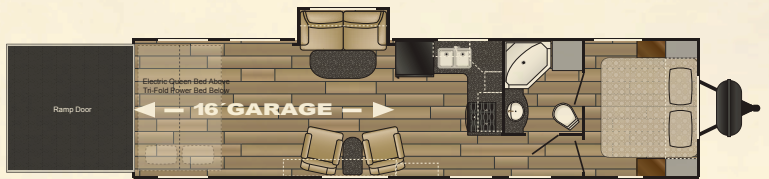

STRYKER

100%
Genuine
PRODUCT

LIGHTWEIGHT TOY HAULER
FOR SOME EXTREME FUN

STRYKER LAYOUTS

Stryker is a 102" wide-body constructed toy hauler featuring the most user-inspired features in the lightweight market. The 102" construction can accommodate all types of cargo including Side By Sides, ATVs, motorcycles and more. Stryker features abound—see our website for more details!

ST 2512

STG 3112

ST 2812

STG 3212

ST 2912

ST 3316

STG 3010

STRYKER SPECIFICS

MODEL	ST 2512	ST 2812	ST 2912	STG 3010	STG 3112	STG 3212	ST 3316
Exterior Length	30'-4"	32'-9"	34'-0"	34'-5"	TBD	TBD	38'-0"
Exterior Width	102"	102"	102"	102"	TBD	TBD	102"
Exterior Height (w/AC)	12'-7"	12'-7"	12'-7"	12'-7"	TBD	TBD	12'-9"
Interior Height	8'3 to 7'-2"	8'3 to 7'-2"	8'3 to 7'-2"	8'3 to 7'-2"	TBD	TBD	8'3 to 7'-2"
Bed Size	(1) 60x80 (2) 60x89	(1) 60x80 (2) 60x89	(1) 72x80 (2) 60x89	(1) 72x80 (2) 60x89	TBD TBD	TBD TBD	(1) 72x80 (2) 60x89
Dinette Bed Size	N/A	N/A	N/A	N/A	TBD	TBD	N/A
Sofa Size	62"	62"	62"	92"	TBD	TBD	62"
Axle Weight (lbs.)	5,108	6,148	6,223	6,625	TBD	TBD	6,603
Hitch Weight (lbs.)	895	885	820	1,075	TBD	TBD	1,225
Dry Weight (lbs.)	6,003	7,033	7,043	7,700	TBD	TBD	7,828
GVWR (lbs.)	9,999	9,999	9,999	9,999	TBD	TBD	13,825
Cargo Capacity (lbs.)	3,996	2,966	2,956	2,299	TBD	TBD	5,997
Fresh Water Capacity (gal.)	108	108	108	108	TBD	TBD	108
Gray Tank (gal.)	63	63	63	63	TBD	TBD	63
Black Tank (gal.)	63	63	63	63	TBD	TBD	63
LP Bottle (lbs.)	60	60	60	60	TBD	TBD	60
Power Conv. (amps)	55	55	55	55	TBD	TBD	55
Elec. Ign. Furn (BTU)	30K	30K	30K	30K	TBD	TBD	30K