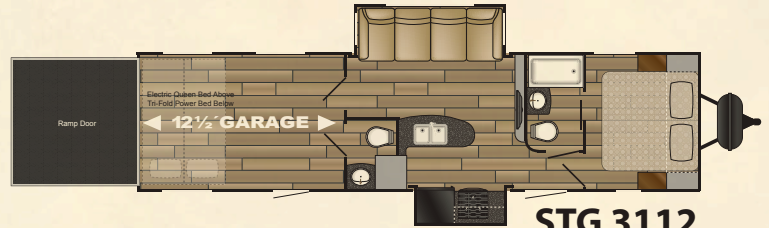

STRYKER LAYOUTS

Stryker is a 102" wide-body constructed toy hauler featuring the most user-inspired features in the lightweight market. The 102" construction can accommodate all types of cargo including Side By Sides, ATVs, motorcycles and more. Stryker features abound—see our website for more details!

STG 3112

STRYKER SPECIFICS

MODEL	ST 2512	ST 2812	ST 2912	STG 3010	STG 3112	STG 3212	ST 3316
Exterior Length	30'-4"	32'-9"	34'-0"	34'-5"	TBD	TBD	38'-0"
Exterior Width	102"	102"	102"	102"	TBD	TBD	102"
Exterior Height (w/AC)	12'-7"	12'-7"	12'-7"	12'-7"	TBD	TBD	12'-9"
Interior Height	8'3 to 7'-2"	8'3 to 7'-2"	8'3 to 7'-2"	8'3 to 7'-2"	TBD	TBD	8'3 to 7'-2"
Bed Size	(1) 60x80 (2) 60x89	(1) 60x80 (2) 60x89	(1) 72x80 (2) 60x89	(1) 72x80 (2) 60x89	TBD TBD	TBD TBD	(1) 72x80 (2) 60x89
Dinette Bed Size	N/A	N/A	N/A	N/A	TBD	TBD	N/A
Sofa Size	62"	62"	62"	92"	TBD	TBD	62"
Axle Weight (lbs.)	5,108	6,148	6,223	6,625	TBD	TBD	6,603
Hitch Weight (lbs.)	895	885	820	1,075	TBD	TBD	1,225
Dry Weight (lbs.)	6,003	7,033	7,043	7,700	TBD	TBD	7,828
GVWR (lbs.)	9,999	9,999	9,999	9,999	TBD	TBD	13,825
Cargo Capacity (lbs.)	3,996	2,966	2,956	2,299	TBD	TBD	5,997
Fresh Water Capacity (gal.)	108	108	108	108	TBD	TBD	108
Gray Tank (gal.)	63	63	63	63	TBD	TBD	63
Black Tank (gal.)	63	63	63	63	TBD	TBD	63
LP Bottle (lbs.)	60	60	60	60	TBD	TBD	60
Power Conv. (amps)	55	55	55	55	TBD	TBD	55
Elec. Ign. Furn (BTU)	30K	30K	30K	30K	TBD	TBD	30K

* All weights are "non-equipped"

866-277-5630 - CRUISERRV.COM

Cruiser RV, LLC reserves the right to make changes without notice or obligation. Some photography shows optional items available at additional cost. Weights do not include options. All standard features, options and specifications are subject to change. Please contact your authorized dealer for details.

5,000 Litho 9/15

YOUR LOCAL DEALER: