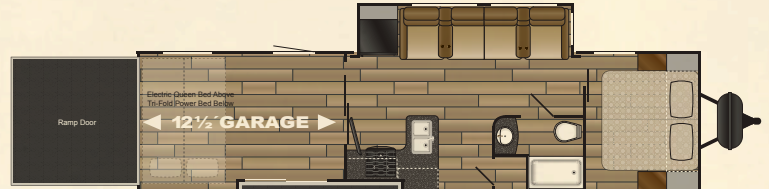

STRYKER LAYOUTS

Stryker is a 102" wide-body constructed toy hauler featuring the most user-inspired features in the lightweight market. The 102" construction can accommodate all types of cargo including Side By Sides, ATVs, motorcycles and more. Stryker features abound—see our website for more details!

STG 3212

STRYKER SPECIFICS

MODEL	ST 2512	ST 2812	ST 2912	STG 3010	STG 3112	STG 3212	ST 3316
Exterior Length	30'-4"	32'-9"	34'-0"	34'-5"	TBD	TBD	38'-0"
Exterior Width	102"	102"	102"	102"	TBD	TBD	102"
Exterior Height (w/AC)	12'-7"	12'-7"	12'-7"	12'-7"	TBD	TBD	12'-9"
Interior Height	8'3 to 7'-2"	8'3 to 7'-2"	8'3 to 7'-2"	8'3 to 7'-2"	TBD	TBD	8'3 to 7'-2"
Bed Size	(1) 60x80 (2) 60x89	(1) 60x80 (2) 60x89	(1) 72x80 (2) 60x89	(1) 72x80 (2) 60x89	TBD TBD	TBD TBD	(1) 72x80 (2) 60x89
Dinette Bed Size	N/A	N/A	N/A	N/A	TBD	TBD	N/A
Sofa Size	62"	62"	62"	92"	TBD	TBD	62"
Axle Weight (lbs.)	5,108	6,148	6,223	6,625	TBD	TBD	6,603
Hitch Weight (lbs.)	895	885	820	1,075	TBD	TBD	1,225
Dry Weight (lbs.)	6,003	7,033	7,043	7,700	TBD	TBD	7,828
GVWR (lbs.)	9,999	9,999	9,999	9,999	TBD	TBD	13,825
Cargo Capacity (lbs.)	3,996	2,966	2,956	2,299	TBD	TBD	5,997
Fresh Water Capacity (gal.)	108	108	108	108	TBD	TBD	108
Gray Tank (gal.)	63	63	63	63	TBD	TBD	63
Black Tank (gal.)	63	63	63	63	TBD	TBD	63
LP Bottle (lbs.)	60	60	60	60	TBD	TBD	60
Power Conv. (amps)	55	55	55	55	TBD	TBD	55
Elec. Ign. Furn (BTU)	30K	30K	30K	30K	TBD	TBD	30K

* All weights are "non-equipped"

866-277-5630 - CRUISERRV.COM

Cruiser RV, LLC reserves the right to make changes without notice or obligation. Some photography shows optional items available at additional cost. Weights do not include options. All standard features, options and specifications are subject to change. Please contact your authorized dealer for details.

5,000 Litho 9/15

YOUR LOCAL DEALER: