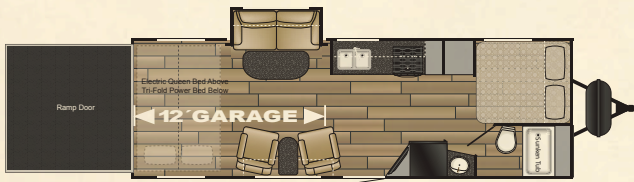

STRYKER

100%
Genuine
PRODUCT

LIGHTWEIGHT TOY HAULER
FOR SOME EXTREME FUN

STRYKER LAYOUTS

Stryker is a 102" wide-body constructed toy hauler featuring the most user-inspired features in the lightweight market. The 102" construction can accommodate all types of cargo including Side By Sides, ATVs, motorcycles and more. Stryker features abound—see our website for more details!

MODEL	ST 2512	ST 2812	ST 2912	STG 3010	STG 3112	STG 3212	ST 3316
Exterior Length	30'-4"	32'-9"	34'-0"	34'-5"	TBD	TBD	38'-0"
Exterior Width	102"	102"	102"	102"	TBD	TBD	102"
Exterior Height (w/AC)	12'-7"	12'-7"	12'-7"	12'-7"	TBD	TBD	12'-9"
Interior Height	8'3 to 7'-2"	8'3 to 7'-2"	8'3 to 7'-2"	8'3 to 7'-2"	TBD	TBD	8'3 to 7'-2"
Bed Size	(1) 60x80 (2) 60x89	(1) 60x80 (2) 60x89	(1) 72x80 (2) 60x89	(1) 72x80 (2) 60x89	TBD TBD	TBD TBD	(1) 72x80 (2) 60x89
Dinette Bed Size	N/A	N/A	N/A	N/A	TBD	TBD	N/A
Sofa Size	62"	62"	62"	92"	TBD	TBD	62"
Axle Weight (lbs.)	5,108	6,148	6,223	6,625	TBD	TBD	6,603
Hitch Weight (lbs.)	895	885	820	1,075	TBD	TBD	1,225
Dry Weight (lbs.)	6,003	7,033	7,043	7,700	TBD	TBD	7,828
GVWR (lbs.)	9,999	9,999	9,999	9,999	TBD	TBD	13,825
Cargo Capacity (lbs.)	3,996	2,966	2,956	2,299	TBD	TBD	5,997
Fresh Water Capacity (gal.)	108	108	108	108	TBD	TBD	108
Gray Tank (gal.)	63	63	63	63	TBD	TBD	63
Black Tank (gal.)	63	63	63	63	TBD	TBD	63
LP Bottle (lbs.)	60	60	60	60	TBD	TBD	60
Power Conv. (amps)	55	55	55	55	TBD	TBD	55
Elec. Ign. Furn (BTU)	30K	30K	30K	30K	TBD	TBD	30K