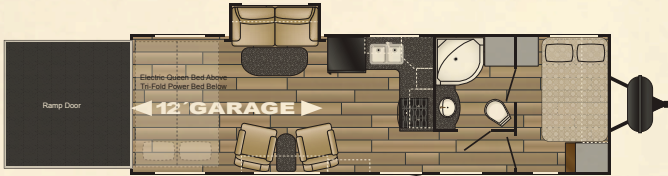

STRYKER LAYOUTS

Stryker is a 102" wide-body constructed toy hauler featuring the most user-inspired features in the lightweight market. The 102" construction can accommodate all types of cargo including Side By Sides, ATVs, motorcycles and more. Stryker features abound—see our website for more details!

ST 2812

STRYKER SPECIFICS

MODEL	ST 2512	ST 2812	ST 2912	STG 3010	STG 3112	STG 3212	ST 3316
Exterior Length	30'-4"	32'-9"	34'-0"	34'-5"	TBD	TBD	38'-0"
Exterior Width	102"	102"	102"	102"	TBD	TBD	102"
Exterior Height (w/AC)	12'-7"	12'-7"	12'-7"	12'-7"	TBD	TBD	12'-9"
Interior Height	8'3 to 7'-2"	8'3 to 7'-2"	8'3 to 7'-2"	8'3 to 7'-2"	TBD	TBD	8'3 to 7'-2"
Bed Size	(1) 60x80 (2) 60x89	(1) 60x80 (2) 60x89	(1) 72x80 (2) 60x89	(1) 72x80 (2) 60x89	TBD TBD	TBD TBD	(1) 72x80 (2) 60x89
Dinette Bed Size	N/A	N/A	N/A	N/A	TBD	TBD	N/A
Sofa Size	62"	62"	62"	92"	TBD	TBD	62"
Axle Weight (lbs.)	5,108	6,148	6,223	6,625	TBD	TBD	6,603
Hitch Weight (lbs.)	895	885	820	1,075	TBD	TBD	1,225
Dry Weight (lbs.)	6,003	7,033	7,043	7,700	TBD	TBD	7,828
GVWR (lbs.)	9,999	9,999	9,999	9,999	TBD	TBD	13,825
Cargo Capacity (lbs.)	3,996	2,966	2,956	2,299	TBD	TBD	5,997
Fresh Water Capacity (gal.)	108	108	108	108	TBD	TBD	108
Gray Tank (gal.)	63	63	63	63	TBD	TBD	63
Black Tank (gal.)	63	63	63	63	TBD	TBD	63
LP Bottle (lbs.)	60	60	60	60	TBD	TBD	60
Power Conv. (amps)	55	55	55	55	TBD	TBD	55
Elec. Ign. Furn (BTU)	30K	30K	30K	30K	TBD	TBD	30K

* All weights are "non-equipped"

866-277-5630 - CRUISERRV.COM

Cruiser RV, LLC reserves the right to make changes without notice or obligation. Some photography shows optional items available at additional cost. Weights do not include options. All standard features, options and specifications are subject to change. Please contact your authorized dealer for details.

5,000 Litho 9/15

YOUR LOCAL DEALER: