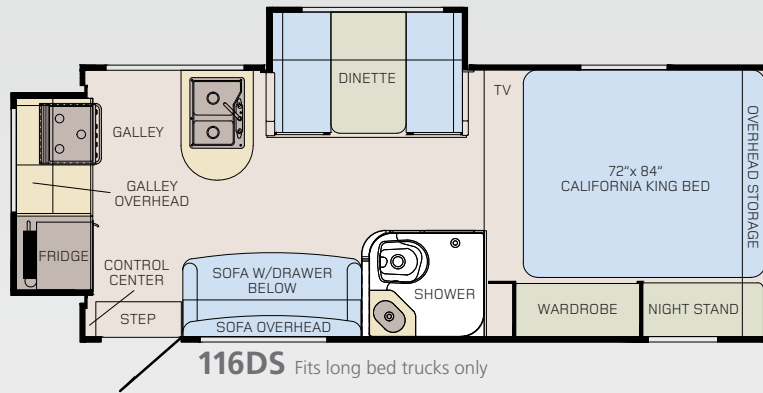

116DS Fits long bed trucks only

OPTIONAL: