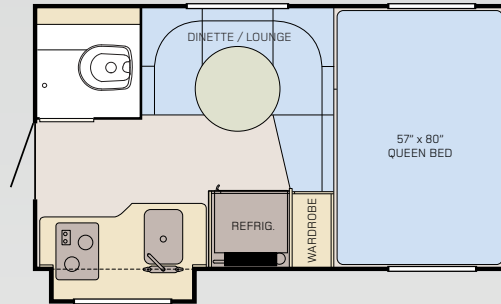

80GS Fits short bed trucks only