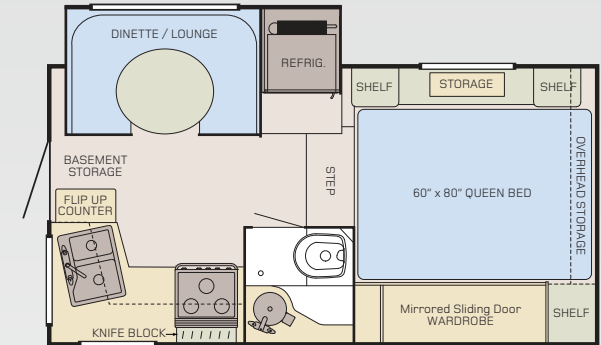

Adventurer Floor Plans and Weights & Measures.

80SK Fits short or long bed trucks

80GS Fits short bed trucks only

80RB Fits short or long bed trucks

86FB Fits short or long bed trucks

89RB Fits short or long bed trucks

86SBS Fits short or long bed trucks

WEIGHTS & MEASURES

	80SK	80GS	80RB	86FB	89RB	86SBS
Standard Sleeping Capacity	4	4	4	4	4	4
Floor Length	8'	8'	8'	8'6"	8'9"	8'6"
Exterior Width	84"	84"	90"	96"	96"	96"
Exterior Overall Length	13'6"	13'6"	15'4"	15'10"	16'1"	15'10"
Exterior Height (Floor to top of A/C)	97"	97"	99"	108"	108"	108"
Interior Height	78"	78"	80-5/8"	78"	78"	78"
Dinette Size	34" x 71"	34" x 61"	42" x 65"	40" x 72"	40" x 76"	43" x 65"
Fresh Water Capacity (US Gallons / Liters)	15 / 57	15 / 57	15 / 57	42 / 159	42 / 159	44 / 167
Grey Water Capacity (US Gallons / Liters)	N/A	6 / 23	6 / 23	31 / 117	25 / 95	31 / 117
Black Water Capacity (US Gallons / Liters)	N/A	6 / 23	6 / 23	31 / 117	22 / 83	31 / 117
Hot Water Capacity (US Gallons)	4	4	4	4	4	6
Refrigerator Size (cubic feet)	4	4	4	7	7	7
Dry Weight (LBS / Kilograms)	1457 / 661	1614 / 732	1720 / 780	2359 / 1070	2422 / 1099	2872 / 1303
COG (Center of Gravity) Measured front of bed backward	33"	35.75"	27.5"	35"	37"	37"