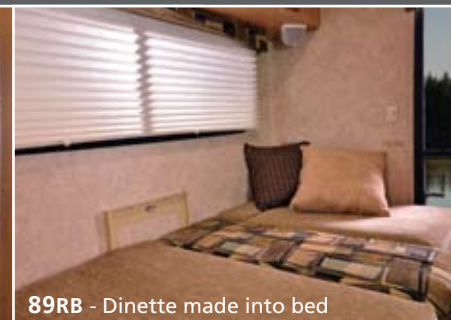

910DB - Granite décor

80RB - Granite décor

89RB - Timberline décor

89RB - Dinette made into bed

80GS - Maple décor

Your Own Private Retreat

Adventurer's all new **116DS** introduces the industry's first California King Master Suite featuring a 72" x 84" Cal King mattress with roomy comfortable sleeping never before offered in a truck camper. Most other Adventurer bedrooms are equipped with a queen-size bed, and in most truck camper models, you'll find a residential-size Microfiber Pillowtop mattress for a comfortable nights rest.