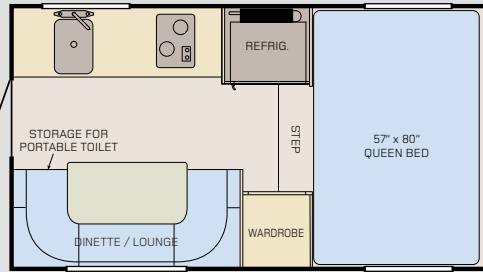

Adventurer Floor Plans and Weights & Measures.

80SK Fits short or long bed trucks