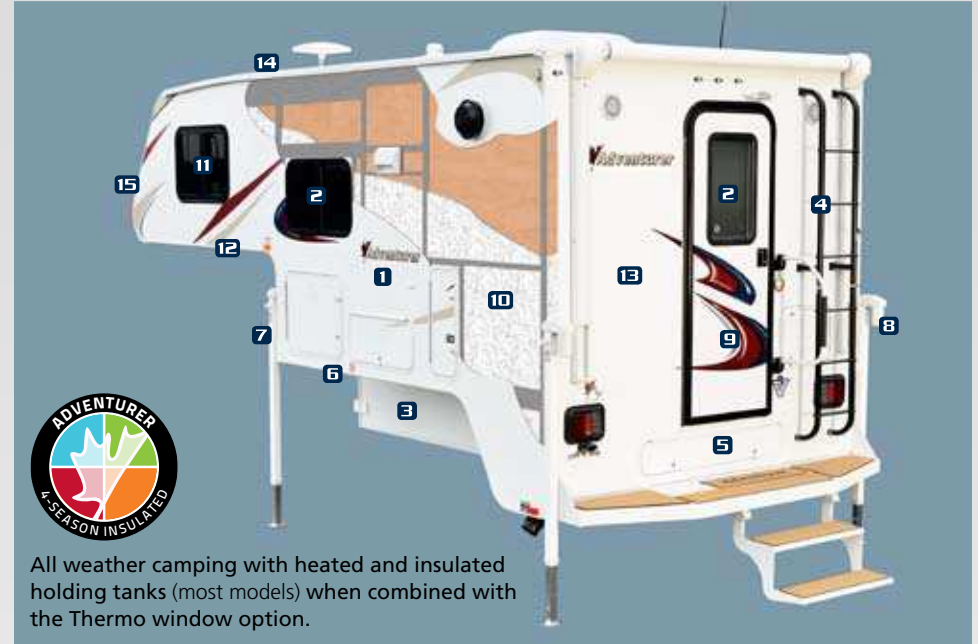

All weather camping with heated and insulated holding tanks (most models) when combined with the Thermo window option.

3-YEAR LIMITED STRUCTURAL WARRANTY

All Adventurer products are warranted to be free of defects in materials or workmanship for 36 months from date of delivery to the original purchaser and will be repaired or replaced, within this period, at the discretion of the manufacturer at approved service centers.

Any component carrying its own guarantee shall be covered under the conditions and terms of its manufacturer. This warranty does not cover damage caused by misuse, accident, alteration, improper maintenance or rental. Contact your dealer for details.