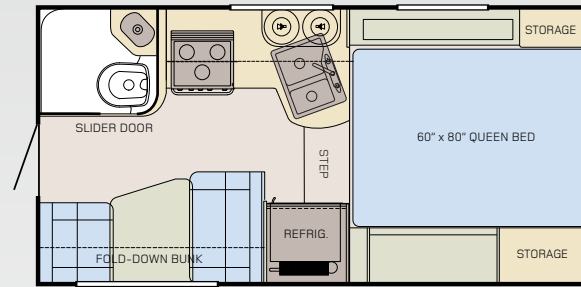

Adventurer Floor Plans and Weights & Measures.

80SK Fits short or long bed trucks

80GS Fits short bed trucks only

80RB Fits short or long bed trucks

86FB Fits short or long bed trucks

89RB Fits short or long bed trucks

86SBS Fits short or long bed trucks

WEIGHTS & MEASURES

	80SK	80GS	80RB	86FB	89RB	86SBS
Standard Sleeping Capacity	4	4	4	4	4	4
Floor Length	8'	8'	8'	8'6"	8'9"	8'6"
Exterior Width	84"	84"	90"	96"	96"	96"
Exterior Overall Length	13'6"	13'6"	15'4"	15'10"	16'1"	15'10"
Exterior Height (Floor to top of A/C)	97"	97"	99"	108"	108"	108"
Interior Height	78"	78"	80-5/8"	78"	78"	78"
Dinette Size	34" x 71"	34" x 61"	42" x 65"	40" x 72"	40" x 76"	43" x 65"
Fresh Water Capacity (US Gallons / Liters)	15 / 57	15 / 57	15 / 57	42 / 159	42 / 159	44 / 167
Grey Water Capacity (US Gallons / Liters)	N/A	6 / 23	6 / 23	31 / 117	25 / 95	31 / 117
Black Water Capacity (US Gallons / Liters)	N/A	6 / 23	6 / 23	31 / 117	22 / 83	31 / 117
Hot Water Capacity (US Gallons)	4	4	4	4	4	6
Refrigerator Size (cubic feet)	4	4	4	7	7	7
Dry Weight (LBS / Kilograms)	1457 / 661	1614 / 732	1720 / 780	2359 / 1070	2422 / 1099	2872 / 1303
COG (Center of Gravity) Measured front of bed backward	33"	35.75"	27.5"	35"	37"	37"