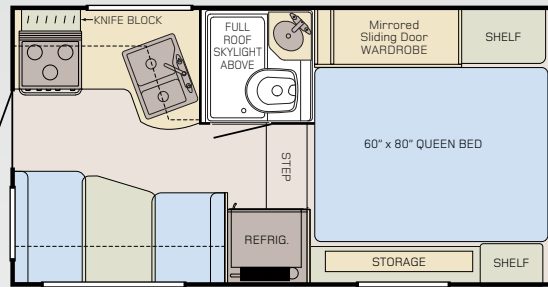

Adventurer Floor Plans and Weights & Measures.

80SK Fits short or long bed trucks

80GS Fits short bed trucks only

80RB Fits short or long bed trucks

86FB Fits short or long bed trucks

89RB Fits short or long bed trucks

86SBS Fits short or long bed trucks

WEIGHTS & MEASURES

	80SK	80GS	80RB	86FB	89RB	86SBS
Standard Sleeping Capacity	4	4	4	4	4	4
Floor Length	8'	8'	8'	8'6"	8'9"	8'6"
Exterior Width	84"	84"	90"	96"	96"	96"
Exterior Overall Length	13'6"	13'6"	15'4"	15'10"	16'1"	15'10"
Exterior Height (Floor to top of A/C)	97"	97"	99"	108"	108"	108"
Interior Height	78"	78"	80-5/8"	78"	78"	78"
Dinette Size	34" x 71"	34" x 61"	42" x 65"	40" x 72"	40" x 76"	43" x 65"
Fresh Water Capacity (US Gallons / Liters)	15 / 57	15 / 57	15 / 57	42 / 159	42 / 159	44 / 167
Grey Water Capacity (US Gallons / Liters)	N/A	6 / 23	6 / 23	31 / 117	25 / 95	31 / 117
Black Water Capacity (US Gallons / Liters)	N/A	6 / 23	6 / 23	31 / 117	22 / 83	31 / 117
Hot Water Capacity (US Gallons)	4	4	4	4	4	6
Refrigerator Size (cubic feet)	4	4	4	7	7	7
Dry Weight (LBS / Kilograms)	1457 / 661	1614 / 732	1720 / 780	2359 / 1070	2422 / 1099	2872 / 1303
COG (Center of Gravity) Measured front of bed backward	33"	35.75"	27.5"	35"	37"	37"