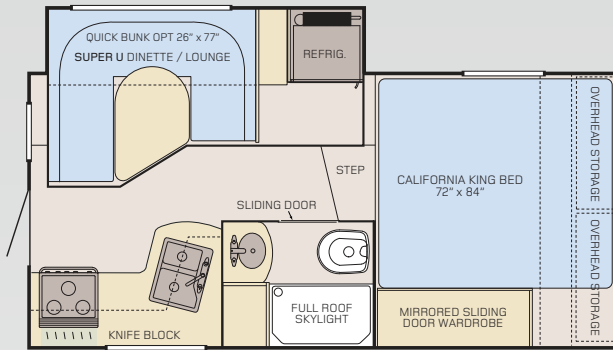

910DB Fits long bed trucks only