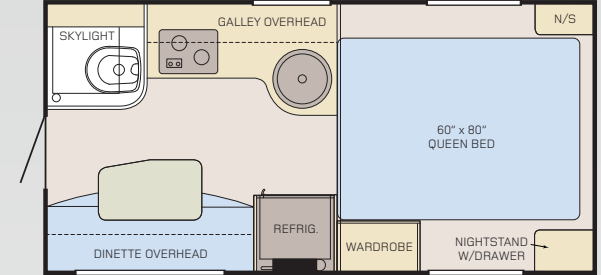

Adventurer Floor Plans and Weights & Measures.

80SK Fits short or long bed trucks

80GS Fits short bed trucks only

80RB Fits short or long bed trucks

86FB Fits short or long bed trucks

89RB Fits short or long bed trucks