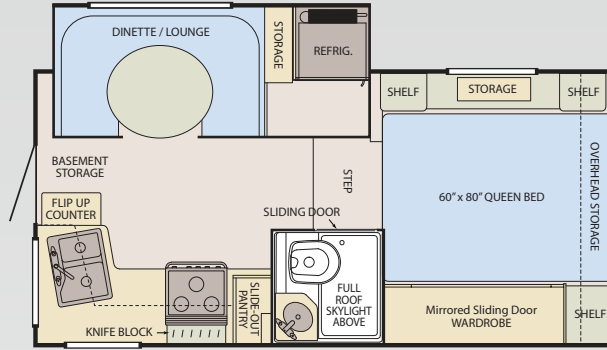

910FBS Fits long bed trucks only