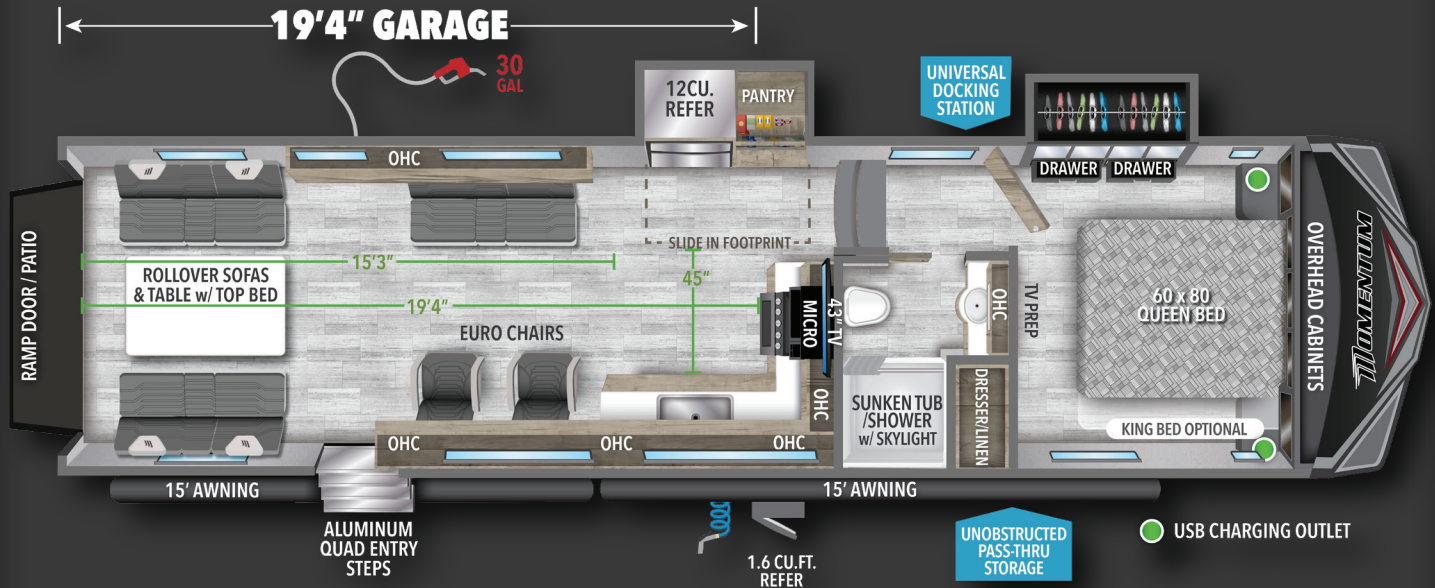

## G-CLASS

# 315G

### FEATURES

- ★ 15'3" Unobstructed Garage
- ★ Linen/Dresser Storage
- ★ 43" TV in Living Area
- ★ 30' Unobstructed Awning Space
- ★ Rockford Fosgate Stereo System w/ Powered Sub
- ▶ Easy Clean Vinyl Flooring Throughout
- ▶ Under Unit LED Lighting Kit
- ▶ Triple Layer Floor Insulation
- ▶ Power Rear Awning
- ▶ Aluminum Entry Step
- ▶ Painted Front Cap w/48" LED Accent Lighting
- ▶ Happi-Jac Electric Bunk System w/ Table
- ▶ Fuel Station w/ Fuel Tank & Pump
- ▶ Custom Furniture
- ▶ Heavy Duty Tires w/NitroFill
- ▶ All-In-One Exterior Utility Center
- ▶ Entertainment Center w/ LED TV
- ▶ Dove Tail Back Floor
- ▶ Backup Lights

### SPECIFICATIONS

UVW (lbs.)	12,488	Awning Size	15' & 15'
Hitch Weight (lbs.)	2,030	Fresh Water (Gal.)	172
Exterior Length	34' 11"	Gray Water (Gal.)	78
Tire Size	17.5" H-Rated	Waste Water (Gal.)	39

**GRAND DESIGN**  
RECREATIONAL VEHICLES